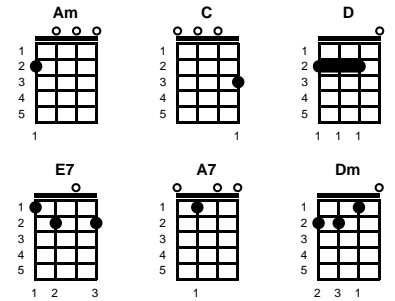

This Train

Rosetta Tharpe, Peter Yarrow, Paul Stookey

Key of C

Intro: Chords for first line, v1, 2X

v1:

Am C D Am
This train don't carry no gamblers, this train
C E7
This train don't carry no gamblers, this Train
Am A7 Dm
This train don't carry no gamblers, no crap shooters, no midnight ramblers
Am E7 Am
This train don't carry no gamblers, this train

v2:

Am C D Am
This train don't carry no jokers, well, this train
C E7
This train don't carry no jokers, well, this train
Am A7 Dm
This train don't carry no jokers, no high-tone women, no cigar smokers
Am E7 Am
Well, this train don't carry no jokers, well, this train

v3:

Am C D Am
This train done carried my mother, well this train
C E7
This train done carried my mother, well this train
Am A7 Dm
This train done carried my mother, My mother, my father, my sister and my brother
Am E7 Am
Well, this train done carried my mother, well this train

v4:

Am C D Am
This train she's bound for glory, well this train
C E7
This train she's bound for glory, well this train
Am A7 Dm
This train she's bound for glory, if you wanna to get to heaven, then you gotta be holy
Am E7 Am
This train she's bound for glory, well this train

ending (FADE):

Am C D Am
This train she's bound for glory, well this train -- REPEAT 3X

STANDARD