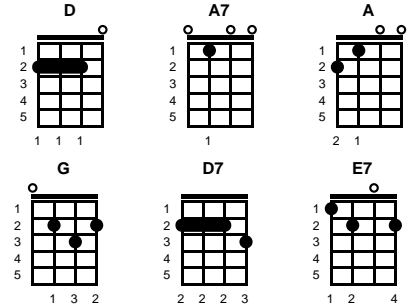

Three Quarter Time

Ray Charles

Key of D
3/4

D

v1:

D I like enchilados and old El Dorados that shine A7
And old friends, the guitar, and songs and women and wine A D
They say that I'm livin too fast, but I'm feelin fine (yeah) G
And I just keep easin along in three quarter time A7 D

v2:

Sometimes I get sideways and stay up all night writin songs A7
They say it ain't healthy, but somehow I keep goin on (I do) A D
I write what I feel and don't care if the damn thing don't rhyme (no) G
Just gimme a C chord and play it in three quarter time (got it) D

chorus:

D7 G D
It's a big old world and we all have to live out our lives
E7 A7
And one thing's for sure, ain't none of us gonna get out alive (uhuh, sorry)

v3:

D A
So while I'm still kickin I'm gonna keep pickin my tunes (I am)
A7 D
I like what I'm doin and I hope it don't end too soon G
Cause all my life there's one thing I keep hopin to find (yes) D
A7 D
A woman who likes to make love in three four time (be nice ya know) -- REPEAT FROM CHORUS

STANDARD