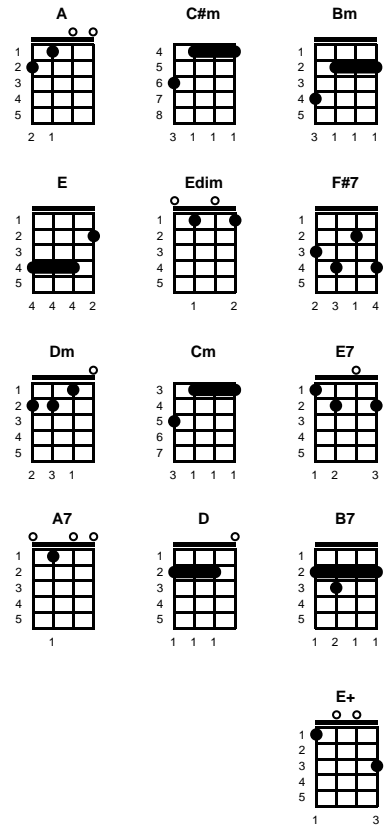

Til There Was You
Meredith Wilson

Key of A

A C#m Bm E

v1:

A Edim F#7 Bm Dm
There were bells, on a hill But I never heard them ringing
A C#m Cm Bm E7 A Bm E7
No, I never heard them at all, 'til there was you
A Edim F#7 Bm Dm
There were birds, in the sky But I never saw them winging
A C#m Cm Bm E7 A A7
No, I never saw them at all, 'til there was you

chorus:

D Dm A
Then there was music, and wonderful roses
F#7 Bm B7 E E+
They tell me in sweet fragrant meadows of dawn, and dew

v2:

A Edim F#7 Bm Dm
There was love, all around But I never heard it singing
A C#m Cm Bm E7 A
No, I never heard it at all, 'til here was you

Intrumental: **CHORDS FOR V2**

-- **CHORUS, V2**

ending:

D Dm A

STANDARD