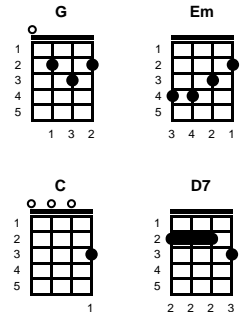

Till I Kissed You

Don Everly

Key of C

C Am C Am C Am

v1:

C Am C Am

Never felt like this until I kissed ya ~~

C Am C Am

bridge:

Em **G** **Em**
You don't realize what you do to me ~~
G **Em**
And I didn't realize what a kiss could be ~~
G **C** **D7**
Mmm, ya got a way about ya, now I can't live without ya
G **Em** **G** **Em**
Never knew what I missed till I kissed ya, uh-huh
G **Em**
I kissed ya, oh yeah

-- **REPEAT BRIDGE**

ending:

G **Em** **G** **Em**
I kissed ya, uh-huh, I kissed ya, oh yeah
G **Em** **G** **Em**
I kissed ya, uh-huh, I kissed you, oh yeah **(FADE)**

STANDARD

BARITONE

Key of C