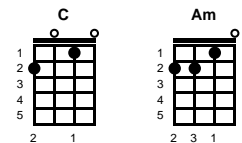

I kissed ya, uh-huh, I kissed ya, oh yeah

C Am C Am

I kissed ya, uh-huh, I kissed you, oh yeah (FADE)

STANDARD

BARITONE

Key of G

<https://www.youtube.com/watch?v=7VaeUueUejl>

Till I Kissed You
Don Everly