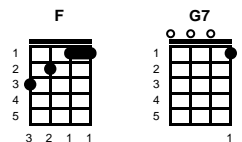

I kissed ya, uh-huh, I kissed ya, oh yeah

C Am C Am

I kissed ya, uh-huh, I kissed you, oh yeah (FADE)

STANDARD

BARITONE

Key of G

<https://www.youtube.com/watch?v=7VaeUueUejl>

Till I Kissed You
Don Everly