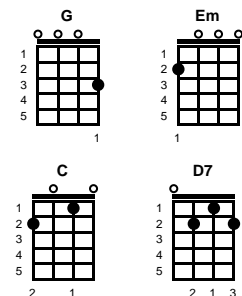

Till I Kissed You

Don Everly

Key of C

C Am C Am C Am

v1:

C Am C Am

Never felt like this until I kissed ya ~~

C Am C Am

-- **REPEAT BRIDGE**

ending:

G **Em** **G** **Em**
I kissed ya, uh-huh, I kissed ya, oh yeah
G **Em** **G** **Em**
I kissed ya, uh-huh, I kissed you, oh yeah **(FADE)**

STANDARD

BARITONE

Key of C