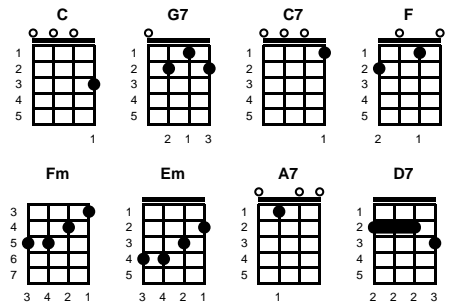

Tiptoe Through The Tulips
Joe Burke & Al Dubin (1926)

Key of C

Intro: Chords for last line, v1

v1:

C **G7**
Tiptoe through the window
C **C7** **F** **Fm**
By the window, that is where I'll be
C **G7** **C** **F** **C** **G7**
Come tiptoe through the tulips with me, Oh...

v2:

C **G7**
Tiptoe from the garden
C **C7** **F** **Fm**
By the garden of the willow tree
C **G7** **C** **F** **C** **C7**
And tiptoe through the tulips with me

chorus:

F **Em** **A7**
Knee deep ~ in flowers we'll stray
Em **D7** **G7**
We'll keep ~ the showers away, and if I

v3:

C **G7** **C** **C7**
Kiss you in the garden, in the moonlight
F **Fm**
Will you pardon me?
C **G7** **C** **F** **C** **C7**
And tiptoe through the tulips with me -- **CHORUS**

ending:

C **G7** **C** **C7**
Kiss you in the garden, in the moonlight
F **Fm**
Will you pardon me?
C **G7** **C** **C7** **F** **Fm** **C** **G7** **C**
And tiptoe through the tulips with me

STANDARD