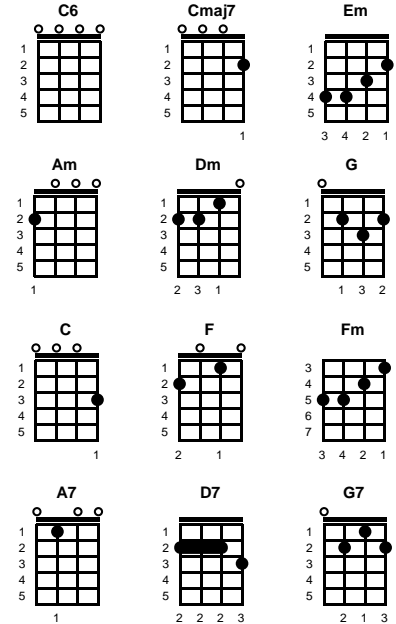

Toyland

Victor Herbert, Glen MacDonough

intro: chords for ending

v1:

C6 Cmaj7 Em Am
Toy - land, Toy - land
Dm G C6 C
Little girl and boy land
F Fm C A7
While you dwell with - in it
D7 G7
You are ever happy then

v2:

C6 Cmaj7 Em Am
Child - hood's joy - land
Dm G C6 C
Mystic merry joy land
F Fm C A7
Once you pass its borders
Dm G7 C
You can never re - turn a - gain -- **REPEAT FROM TOP**

ending:

F Fm C A7
Once you pass its borders
Dm G7 C
You can never re - turn a - gain

Key of C

STANDARD