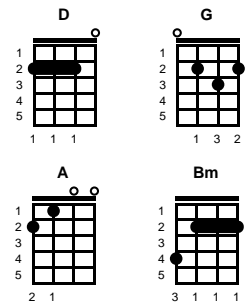

Trip the Light

Garry Schyman, Alicia Lemke, Matt Harding

Key of D

Intro: Chords for v1, 2x

v1:

D **G** **D** **A**
If all the days that come to pass are behind these walls
Bm **G** **D** **A**
I'll be left at the end of things, in a world kept small

v2:

D **G** **D** **A**
Travel far from what I know, I'll be swept away
Bm **G** **D** **A**
I need to know I can be lost and not afraid

chorus:

Bm **G** **D** **A**
We're gonna trip the light, we're gonna break the night
Bm **G** **D** **A**
And we'll see with new eyes, when we trip the light

v3:

D **G** **D** **A**
Remember we're lost together, remember we're the same
Bm **G** **D** **A**
We hold the burning rhythm in our hearts, we hold the flame

-- CHORUS 2x, INTRO

v4:

D **G** **D** **A**
I'll find my way home on the Western wind
Bm **G** **D** **A**
To a place that was once my world, back from where I've been

v5:

D **G** **D** **A**
And in the morning light I'll remember as the sun will rise
Bm **G** **D** **A**
We are all the glowing embers, of a distant fire

-- CHORUS 2x, CHORDS FOR CHORUS

-- REPEAT v5 2x, CHORUS 2x, CHORDS FOR CHORUS

ending:

D

STANDARD