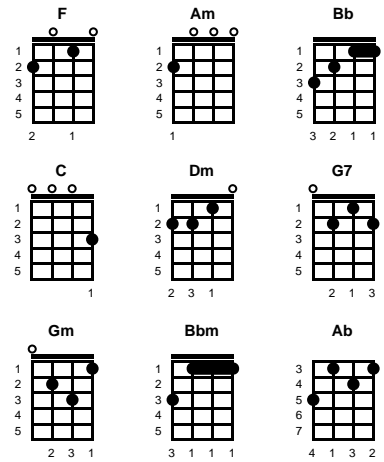

True Love Ways

Buddy Holly, Norman Petty

Intro: Chords for chorus

verse:

Just you know why **F** **Am** **Bb** **C** why you and I **F** **Am** **Bb**
 Will by and by **C** **F** **Dm** **G7** know true love ways **C** **Gm** **C**

bridge:

Sometimes we'll sigh **F** **Am** **Bb** **C** sometimes we'll cry **F** **Am** **Bb**
 And we'll know why ~ just you and I **C** **F** **Dm** **G7**
 Know true love ways **Bb** **F** **Bbm** **F**

chorus:

F **Bbm** **F**
 Throughout the days, our true love ways
 Will bring us joys to share **Ab**
 With those who really care **C** **G7** **C** **Gm** **C**

-- REPEAT FROM BRIDGE

ending:

Sometimes we'll sigh **F** **Am** **Bb** **C** sometimes we'll cry **F** **Am** **Bb**
 And we'll know why, just you and I **C** **F** **Dm** **G7**
 Know true love ways **Bb** **F** **Dm** **G7**
 Know true love ways **Bb** **F** **Dm** **G7**
 Know true love ways **C** **F**

Key of F

STANDARD

BARITONE

<https://www.youtube.com/watch?v=QjFRHhSvwc>
https://www.youtube.com/watch?v=xMr_O3nqoFI