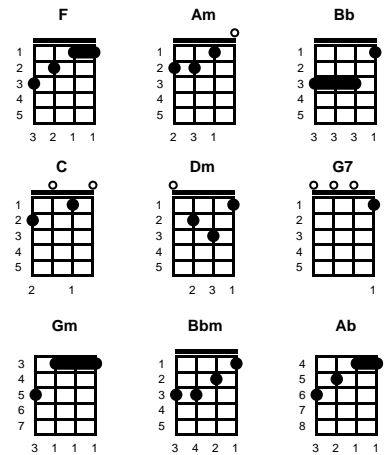

BARITONE

<https://www.youtube.com/watch?v=QjFRHhSvwc>
<https://www.youtube.com/watch?v=xMr_O3nqoFI>