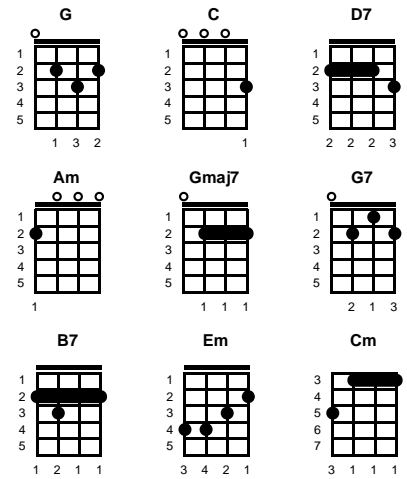

Turn Around Look At Me

Jerry Capehart

Key of G

G C G D7

v1:

D7 There is someone walking behind you
Am Turn around.. look at me..
Am There is someone.. watching your footsteps..
G Gmaj7 G7 Turn around look at me..
C B7 There is someone who really needs you..
Em Cm Here's my heart in my hand..
G Em C Am D7 Turn around.. look at me.. understand.. understand

v2:

G C G C That there's someone who'll stand beside you
Am D7 Turn around.. look at me..
Am D7 And there's someone.. who'll love and guide you..
G Gmaj7 G7 Turn around look at me..
C B7 I've waited.. but I'll wait forever..
Em Cm For you.. to come to me..
G Em Look at someone.. who really loves you..
C D7 G C G Turn around look at me

ending:

C D7 G C G Turn around.. .. look at me

STANDARD

BARITONE