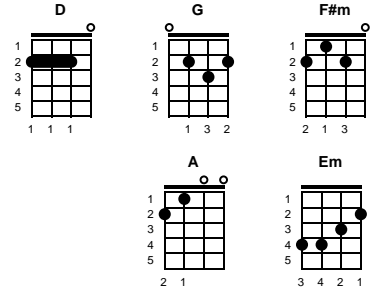

Turn Turn Turn
Pete Seeger

Key of D

Intro: chords from chorus

Chorus:

To everything, turn, turn, turn
There is a season, turn, turn, turn
And a time to every purpose... under heaven

v1:

A time to be born, a time to die, a time to plant, a time to reap
A time to kill, a time to heal
A time to laugh, a time to weep -- CHORUS

v2:

A time to build up, a time to break down
A time to dance, a time to mourn, a time to cast away stones
A time to gather stones together -- CHORUS

v3:

A time of love, a time of hate
A time of war, a time of peace, a time you may embrace
A time to refrain from embracing

instrumental: CHORDS FOR CHORUS & V1

-- CHORUS

v4:

A time to gain, a time to lose, a time to mend, a time to sew
A time for love, a time to hate, a time for peace
I swear it's not too late

D G D G F#m
Ending - 4x

STANDARD

BARITONE