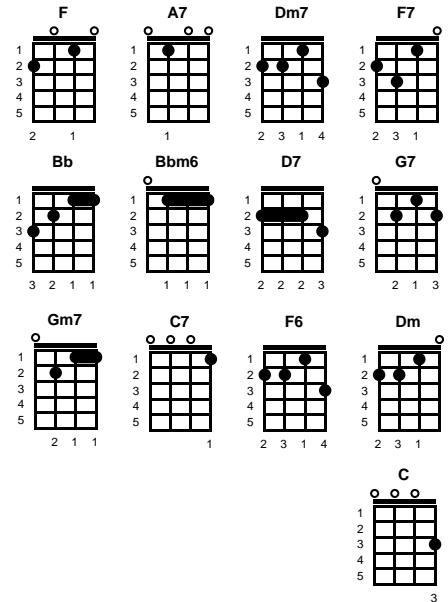

Twilight Time

Buck Ram, Morty Nevins, Al Nevins & Artie Dunn

Key of F

Intro: Chords for ending, 2x

v1:

F
Heavenly shades of night are falling, **A7** it's Twilight Time
Dm7 Out of the mist your voice is calling, **F7** it's Twilight Time
Bb When purple colored curtains mark the end of day **D7**
G7 I hear you, my dear at Twilight time **Gm7 C7**

v2:

F
Deepening shadows gather splendor **A7** as day is done
Dm7 Fingers of night will soon surrender, **F7** the setting sun **Bb**
Bbm6 I count the moments darling till you're here with me **D7**
G7 Together at last at twilight time **C7 F F6**

bridge:

A7 Here in the after glow of day we keep our rendezvous **Dm**
Dm7 Be.....neath... the blue **Dm**
G7 Here in the sweet and same old way
Gm7 I fall in love again as.. I did **C** then **C7**

v3:

F
Deep in the dark your kiss will thrill me **A7** like days of old
Dm Lighting the spark of love that fills me **F7** with dreams untold **Bb**
Bbm6 Each day I pray for evening just to be with you **D7**
G7 Together at last at Twilight Time **C7 F**

ending:

G7 Together at last at Twilight Time **C7 F**

STANDARD