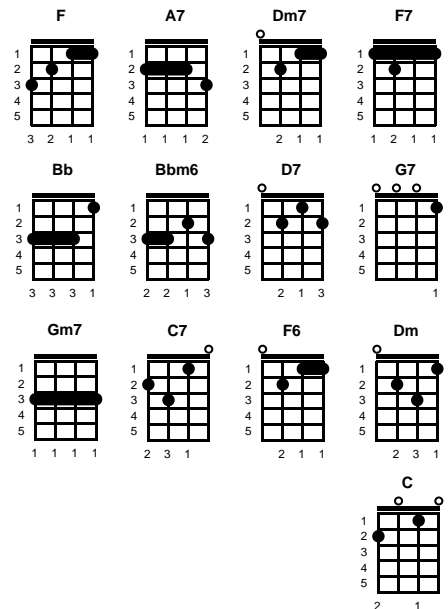

Twilight Time

Buck Ram, Morty Nevins, Al Nevins & Artie Dunn

Key of F

Intro: Chords for ending, 2x

v1:

F
Heavenly shades of night are falling, **A7** it's Twilight Time
Dm7 Out of the mist your voice is calling, **F7** it's Twilight Time
Bb When purple colored curtains mark the end of day **D7**
G7 I hear you, my dear at Twilight time **Gm7 C7**

v2:

F
Deepening shadows gather splendor **A7** as day is done
Dm7 Fingers of night will soon surrender, **F7** the setting sun **Bb**
Bbm6 I count the moments darling till you're here with me **D7**
G7 Together at last at twilight time **C7 F F6**

bridge:

A7 Here in the after glow of day we keep our rendezvous **Dm**
Dm7 Be.....neath... the blue **Dm**
G7 Here in the sweet and same old way
Gm7 I fall in love again as.. I did **C** then **C7**

v3:

F
Deep in the dark your kiss will thrill me **A7** like days of old
Dm Lighting the spark of love that fills me **F7** with dreams untold **Bb**
Bbm6 Each day I pray for evening just to be with you **D7**
G7 Together at last at Twilight Time **C7 F**

ending:

G7 Together at last at Twilight Time **C7 F**

STANDARD

BARITONE

Key of D