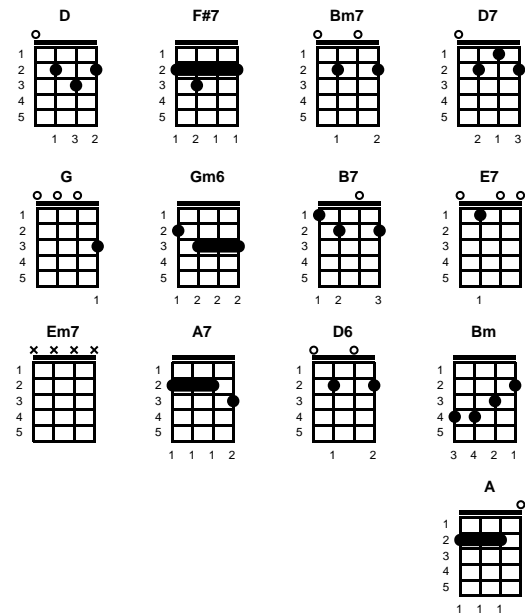

Twilight Time

Buck Ram, Morty Nevins, Al Nevins & Artie Dunn

Key of D

Intro: Chords for ending, 2x

v1:

D Heavenly shades of night are falling, **F#7** it's Twilight Time
Bm7 Out of the mist your voice is calling, **D7** it's Twilight Time
G When purple colored curtains mark the end of day **B7**
E7 I hear you, my dear at Twilight time **Em7** **A7**

v2:

D Deepening shadows gather splendor **F#7** as day is done
Bm7 **D7** **G** **G** **B7**
Bm7 **D** **B7**
E7 **A7** **D** **D6**
G Together at last at twilight time

bridge:

F#7 **Bm**
Bm7 **Bm**
E7 Here in the after glow of day we keep our rendezvous
 Be.....neath... the blue
E7 Here in the sweet and same old way
Em7 **A** **A7**
 I fall in love again as.. I did then

v3:

D **F#7**
Bm Deep in the dark your kiss will thrill me like days of old **G**
D7 **B7**
Gm6 **D** **B7**
E7 **A7** **D**
D Each day I pray for evening just to be with you
E7 **A7** **D**
D Together at last at Twilight Time

ending:

E7 **A7** **D**
D Together at last at Twilight Time

STANDARD

BARITONE

Key of F

Twilight Time

Buck Ram, Morty Nevins, Al Nevins & Artie Dunn

Key of F