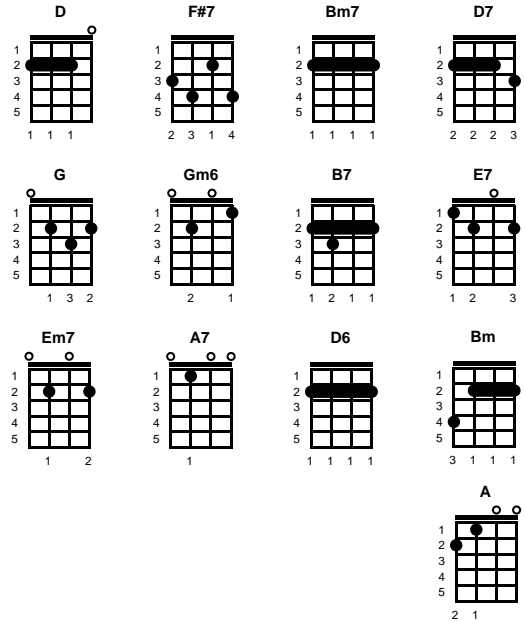

Twilight Time

Buck Ram, Morty Nevins, Al Nevins & Artie Dunn

Key of D

Intro: Chords for ending, 2x

v1:

D Heavenly shades of night are falling, **F#7** it's Twilight Time
Bm7 Out of the mist your voice is calling, **D7** it's Twilight Time
G When purple colored curtains mark the end of day **B7**
E7 I hear you, my dear at Twilight time **Em7** **A7**

v2:

D Deepening shadows gather splendor **F#7** as day is done
Bm7 **D7** **G** **G** **B7**
Bm7 **D** **B7**
E7 **A7** **D** **D6**
G Together at last at twilight time

bridge:

F#7 **Bm**
Bm7 **Bm**
E7 Here in the after glow of day we keep our rendezvous
Be.....neath... the blue
E7 Here in the sweet and same old way
Em7 **A** **A7**
I fall in love again as.. I did then

v3:

D **F#7**
Bm Deep in the dark your kiss will thrill me like days of old **G**
D7 **B7**
Gm6 **D** **B7**
E7 **A7** **D**
D Each day I pray for evening just to be with you
E7 **A7** **D**
D Together at last at Twilight Time

ending:

E7 **A7** **D**
D Together at last at Twilight Time

STANDARD