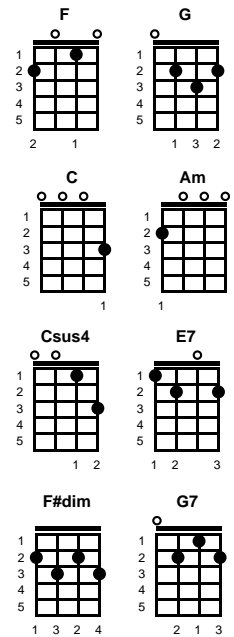

chorus:

Am F G C Am F G C
Then I'm walking in Memphis, walking with my feet ten feet off Beale
Am F G C Am F G C
Walking in Memphis, but do I really feel the way I feel

v2:

F G C Am F G C Am
Saw the ghost of Elvis, on Union ave - nue
F G C Am
Followed him up to the gates of Graceland
F G C Am F G C Am
Then I watched him walk right through, now, security, they did not see him
F G C Am
They just hovered 'round his tomb
F G C Am
But there's a pretty little thing ~ waiting for the King -- **BREAK**
NC
Down in the jungle room -- **CHORUS**

Csus4 C Csus4 C

bridge:

Csus4 C Csus4 C Csus4 C Csus4 C
They've got catfish on the table they've got gospel in the air
E7 F F#dim G7 C
And Reverend Green be glad to see you, when you haven't got a prayer
F G C Am
But boy you got a prayer in Memphis

v3:

F G C Am F G C Am
Now, Muriel plays piano, every Friday at the Holly - wood
F G C Am
And they brought me down to see her
F G C Am F G C Am
And they asked me if I would do a little number
F G C Am F G C Am
And I sang with all my might, she said "Tell me, are you a Christian, child?"
NC
And I said -- **BREAK** "Ma'am, I am tonight" -- **CHORUS**

v4:

F G C Am F G C Am
Put on my blue suede shoes and I boarded the plane
F G C Am F G C Am
Touched down in the land of the Delta Blues, in the middle of the pouring rain
F G C Am
Touched down in the land of the Delta Blues
F G C Am F G C
In the middle of the ~ pouring rain

STANDARD