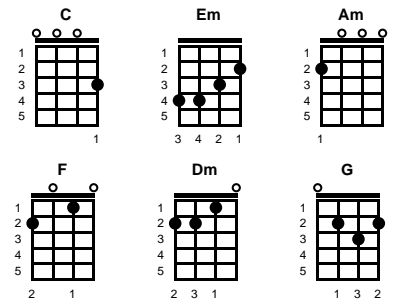

Waltzing Matilda

Andrew 'Banjo' Paterson (1895)

Key of C

Intro: Chords for ending, 2X

v1:

C **Em** **Am** **F**
Once a jolly swagman camped by a billabong
C **Em** **Dm** **G**
Under the shade of a coolibah tree
C **Em** **Am** **F**
And he sang as he watched and waited 'til his billy boiled
C **Am** **G** **C**
You'll come a waltzing, Matilda, with me

chorus:

C **F**
Waltzing Matilda, waltzing Matilda
C **Am** **Dm** **G**
You'll come a waltzing, Matilda, with me
C **Em** **Am** **F**
And he sang as he watched and waited 'til his billy boiled
C **Am** **G** **C**
You'll come a waltzing, Matilda, with me

v2:

C **Em** **Am** **F**
Down came a jumbuck to drink at the billabong
C **Em** **Dm** **G**
Up jumped the swagman and grabbed him with glee
C **Em** **Am** **F**
He laughed as he shoved that jumbuck in his tucker bag
C **Am** **G** **C**
You'll come a waltzing, Matilda, with me -- **CHORUS**

v3:

C **Em** **Am** **F**
Up rode the squatter, mounted on his thoroughbred
C **Em** **Dm** **G**
Up rode the troopers, one-two-three
C **Em** **Am** **F**
Where's that jolly jumbuck you've got in your tucker bag
C **Am** **G** **C**
You'll come a waltzing, Matilda, with me -- **CHORUS**

v4:

C **Em** **Am** **F**
The swagman, he got up, and jumped into the billabong
C **Em** **Dm** **G**
You'll never catch me alive, said he
C **Em** **Am** **F**
And his ghost may be heard as you pass by that billabong
C **Am** **G** **C**
You'll come a waltzing, Matilda, with me -- **CHORUS**

ending:

C **Am** **G** **C**
You'll come a waltzing, Matilda, with me

STANDARD