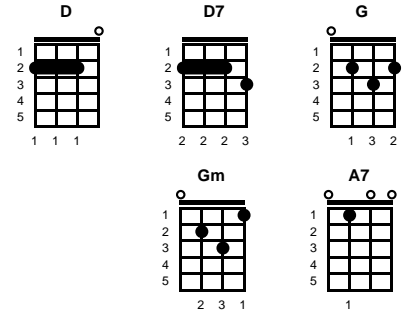

Wayward Wind

Stanley Lebowsky, Herv Newman

Key of D

intro chords for ending

chorus:

D
The wayward wind is a restless wind
D **D7** **G** **Gm**
A restless wind that yearns to wander
D **D7** **G** **Gm**
And he was born the next of kin
D **A7** **D**
The next of kin to the wayward wind

v1:

In a lonely shack by the railroad track

He spent his younger days

And I guess the sound of the outward bound

Made him a slave to it's wanderin' ways -- **CHORUS**

v2:

Oh, I met him there in a border town

He vowed we'd never part

Though he tried his best to settle down

I'm now alone with a broken heart -- **CHORUS**

ending:

Gm **D** **A7** **D**
The next of kin to the wayward wind

STANDARD

BARITONE