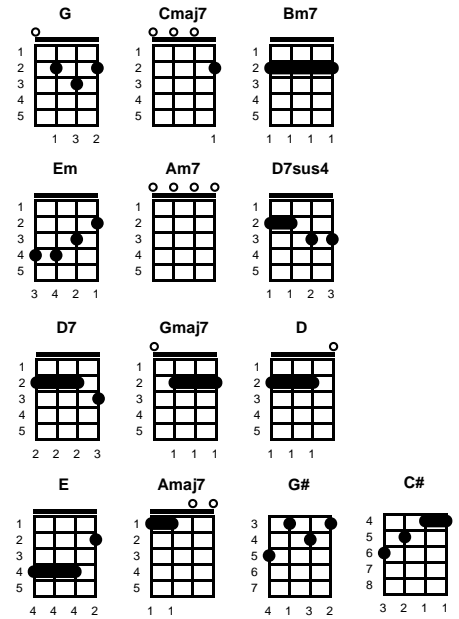

We've Only Just Begun
Paul Williams, Roger Nichols

Key of G

G Cmaj7 G Cmaj7

v1:

G Cmaj7 Bm7 Em
We've only just begun to live
Am7 Em
White lace and promises

A kiss for luck and we're **Am7 D7sus4 D7 D7sus4 G**
on our way

v2:

Cmaj7 Bm7 Em
Before the risin' sun, we fly
Am7 Em
So many roads to choose

We start out walkin' and **Am7 D7sus4 D7 D7sus4**
learn to run

And yes we've just begun **Gmaj7 Cmaj7 Gmaj7 D E**

chorus:

Amaj7 E Amaj7 E
Sharing horizons that are new to us

So much of life a..... head **Am7 Em**

We'll find a place where there's room to grow **Am7 D7sus4 D7 D7sus4**

And yes we've just begun **Gmaj7 Cmaj7 Gmaj7 D E**

-- **CHORUS**

ending:

G Cmaj7 Bm7 Em
And when the evening comes, we smile

So much of life a..... head **Am7 Em**

We'll find a place where there's room to grow **Am7 D7sus4 D7 D7sus4**

And yes we've just begun **Gmaj7 Cmaj7 Gmaj7 G**

STANDARD

BARITONE