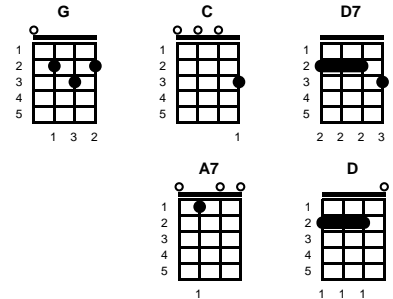

Welcome To My World
Ray Winkler & John Hathcock

Key of G

Intro: Chords for last line, first verse

v1:

G **C** **D7** **G**
Welcome to my world, won't you come on in?
C **D7** **G**
Miracles I guess, still happen now and then
C **D7** **G**
Step into my heart, leave your cares behind
C **D7** **G** **C** **G**
Welcome to my world, built with you in mind

chorus:

D7 **G**
Knock and the door will open
D7 **G**
Seek and you will find
D7 **G**
Ask and you'll be given
A7 **D**
The key to this world of mine

bridge:

G **C** **D7** **G**
I'll be waiting here, with my arms unfurled
C **D7** **G** **C** **G**
Waiting just for you, welcome to my world

-- **CHORUS & BRIDGE**

ending:

C **D7** **G** **C** **G**
Waiting just for you, welcome to my world

STANDARD

BARITONE