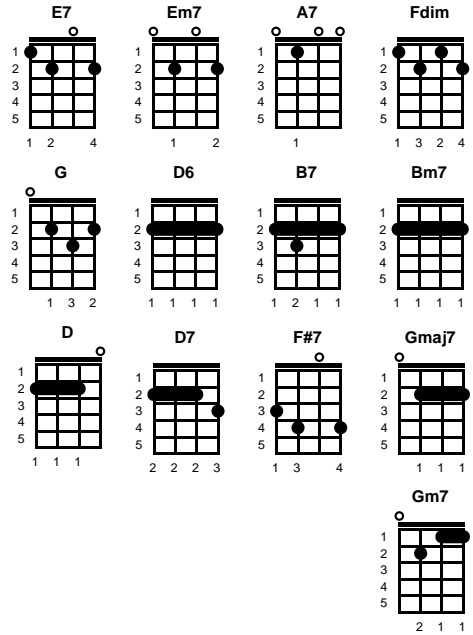

What A Difference A Day Makes

Maria Grever, Stanley Adams

Key of G

E7   **Em7**   **A7**   **Fdim**   **A7**

TACET: What a difference a day **Em7** **G** **A7**
made

G **D6** **B7**
Twenty-four little hours..

Bm7 **Em7** **G** **A7**
Brought the sun and the flow - ers

Fdim **D** **Fdim** **D**
Where there used to be rain

D7 **F#7**
My yesterday was blue dear..

Bm7 **F#7** **Bm7**
Today I'm a part of you dear..

D **E7** **Bm7** **E7**
My lonely nights are through dear

Em7 **A7** **Fdim** **A7**
Since you said you were mine

TACET: What a difference a day **Em7** **G** **A7**
makes

G **D6** **B7**
There's a rainbow before me..

Bm7 **Em7** **G** **A7**
Skies above can't be stormy

Fdim **D**
Since that moment of bliss..

D7
That trilling kiss..

G **Gmaj7** **Gm7**
It's heaven when you..

G **D** **D6** **B7**
Find romance on your menu

Bm7 **Em7** **G** **A7**
What a difference a day made

D **Fdim** **D**
And the difference is you

STANDARD

BARITONE