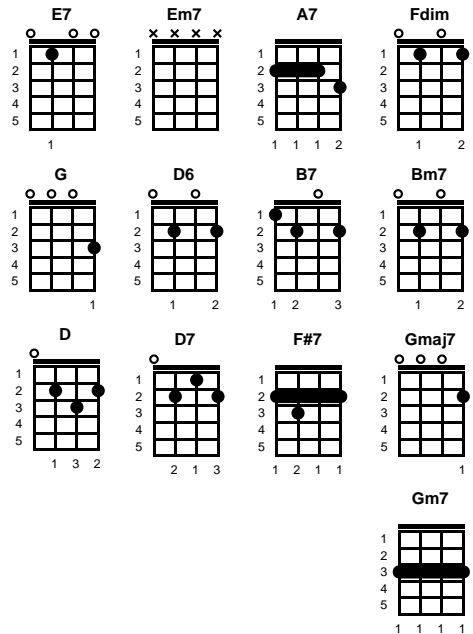

<https://www.youtube.com/watch?v=ZyI7SJOCdE0>
<https://www.youtube.com/watch?v=4EcGle4xQ5I>
<https://www.youtube.com/watch?v=EFPPkJaw2vU>
<https://www.youtube.com/watch?v=OmBxVfQTuvI>