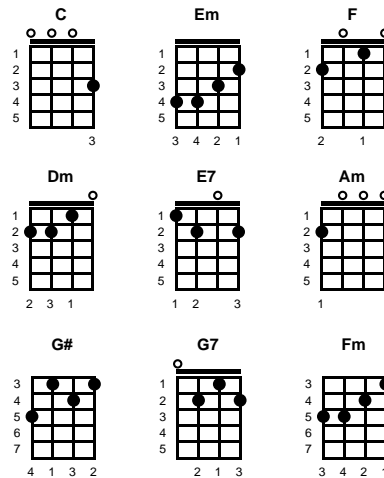

What A Wonderful World

George David Weiss & George Douglas

Key of C
6/8

NOTE: Can also be done in 3/4 or 4/4

Intro: Chords for last line, v1

v1:

I see trees of green, red roses, too
I see them bloom for me and for you
And I think to myself, "What a wonderful world."

v2:

I see skies of blue and clouds of white
The bright blessed day, the dark sacred night
And I think to myself, "What a wonderful world."

chorus:

The colors of the rainbow, so pretty in the sky
Are also on the faces of people passin' by
I see friends shakin' hands, sayin', "How do you do?"
They're really sayin', "I - I love you"

v3:

I hear babies cry, I watch them grow
They'll learn much more than I'll ever know
And I think to myself, "What a wonderful world."

-- INSTRUMENTAL v2

-- REPEAT FROM CHORUS

ending:

Yes, I think to myself, "What a wonderful world."

STANDARD

BARITONE