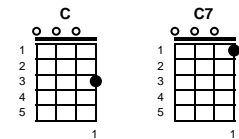

When Will I Be Loved

Phil Everly

Key of F

Intro: Chords for ending, 2X

v1:

F **Bb** **C** **F** **Bb** **C**
I've been made blue, I've been lied to
F **Bb** **C** **F** **Bb** **C**
When will I be loved?

v2:

F **Bb** **C** **F** **Bb** **C**
I've been turned down, I've been pushed 'round
F **Bb** **C** **F** **Bb** **C**
When will I be loved?

chorus:

Bb **C7** **Bb** **F**
When I meet a new girl, that I want for mine
Bb **C7**
She always breaks, my heart in two,
Bb **C7**
It happens every time

v3:

F **Bb** **C** **F** **Bb** **C**
I've been cheated, been mistreated
F **Bb** **C** **F** **Bb** **C**
When will I be loved?

-- REPEAT FROM CHORUS

ending:

F **Bb** **C** **F**
When will I be loved?

STANDARD