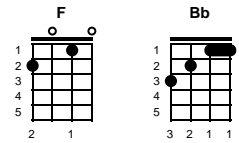

When Will I Be Loved

Phil Everly

Key of F

Intro: Chords for ending, 2X

v1:

F **Bb** **C** **F** **Bb** **C**
I've been made blue, I've been lied to
F **Bb** **C** **F** **Bb** **C**
When will I be loved?

v2:

F **Bb** **C** **F** **Bb** **C**
I've been turned down, I've been pushed 'round
F **Bb** **C** **F** **Bb** **C**
When will I be loved?

chorus:

Bb **C7** **Bb** **F**
When I meet a new girl, that I want for mine
Bb **C7**
She always breaks, my heart in two,
Bb **C7**
It happens every time

v3:

F **Bb** **C** **F** **Bb** **C**
I've been cheated, been mistreated
F **Bb** **C** **F** **Bb** **C**
When will I be loved?

-- REPEAT FROM CHORUS

ending:

F **Bb** **C** **F**
When will I be loved?

STANDARD