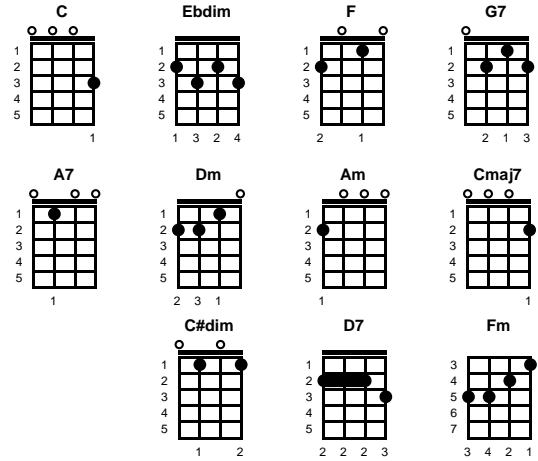

When You Wish Upon a Star

Collin Raye

Key of C

C Ebdim F G7

v1:

C A7 Dm F
 When you wish upon a star
G7 F Ebdim C
 Makes no difference who you are
Am Ebdim Dm F
 Any - thing your heart desires
Dm G7 C G7
 Will come to you

v2:

C A7 Dm F
 If your heart is in your dreams
G7 F Ebdim C
 No request is too extreme
Am Ebdim Dm F
 When you wish upon a star
Dm G7 C
 As dream - ers do

bridge:

Dm G7 Cmaj7
 Fate - is - kind
G7 C#dim Ebdim C
 She brings to those who love
Am D7 Fm G7
 The sweet fulfillment of their secret longing

v3:

C A7 Dm F
 Like a bolt out of the blue
G7 F Ebdim C
 Fate steps in and sees you through
Am Ebdim Dm F
 When you wish upon a star
Dm G7 C Fm Cmaj7
 Your dreams come true

STANDARD

BARITONE