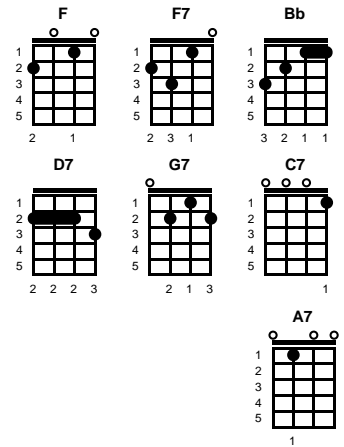

When You Wore A Tulip
Percy Wenrich

Key of F

Intro: Chords for Last 2 Lines

F
 When you wore a tulip, a sweet yellow tulip, and I wore a big red rose
Bb F F7 Bb F
 When you caressed me, 'twas then Heaven blessed me
G7 C7
 What a blessing no one knows
F F7
 You made life cheerie, when you called me dearie
Bb A7
 'Twas down where the blue grass grows
D7 G7
 Your lips were sweeter than julep, when you wore that tulip
C7 F
 And I wore a big red rose

-- REPEAT SONG

ending:

G7 C7 F
 And I wore a big red rose

STANDARD

BARITONE