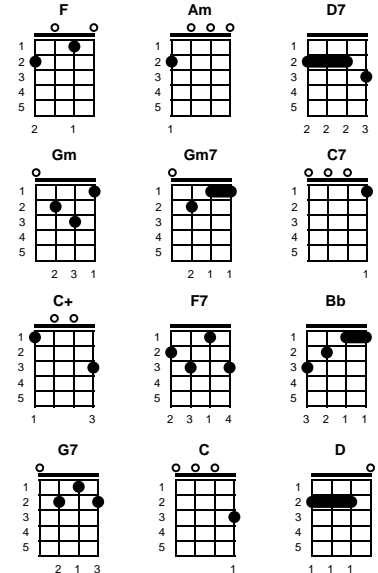

When You're Smiling

Larry Shea, Mark Fisher, Joe Goodwin (1929)

Key of F

Intro: Chords for last line, v1

v1:

When you're smiling, when you're smiling
The whole world smiles with you
When you're laughing, when you're laughing
The sun comes shining through
But when you're crying, you bring on the rain
So stop your sighing, be happy again
Keep on smiling, 'cause when you're smiling
The whole world smiles with you

Instrumental: **CHORDS FOR V1**

v2:

When you're smiling, when you're smiling
The whole world smiles with you
When you're laughing, when you're laughing
The sun comes shining through
But when you're crying, you bring on the rain
So stop your sighing, be happy again
Keep on smiling, 'cause when you're smiling
The whole world smiles with you (2) (4)

ending:

The whole world smiles with you

STANDARD