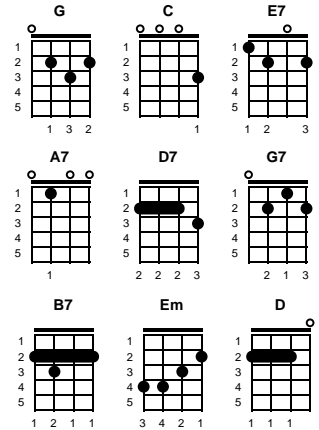

While Strolling Through the Park

Ed Haley (1880)

Intro: Chords for chorus

Key of G

v1:

While ^Gstrolling through the park one day, ^{C E7}in the merry, merry month of May ^{A7 D7}
^GI was taken by surprise by a pair of roguish eyes ^{G7 C A7}
^{D7}In a moment my poor heart was stole away ^G

chorus 1:

^{B7}A smile was all she gave to me, ^{Em}la la la la la la la la la la la la la la la ^{B7 Em}
^{A7}Of course it made me happy as can be, ^{D A7 D A7}la la la la la la la la ^{D D7}

v2:

^GI immediately raised my hat, ^{C E7}and finally she remarked ^{A7 D7}
^GI never shall forget that lovely afternoon ^{G7 C A7}
^{D7}I met her at the fountain in the park ^G

v3:

Then the ^Gorgan played a wedding tune, ^{C E7}in the merry, merry month of June ^{A7 D7}
^GOn her finger went a ring as the choir began to sing ^{G7 C A7}
^{D7}In a moment we were on our honeymoon ^G

chorus 2:

^{B7}And then we raised a family, ^{Em}la la la la la la la la la la la la la la la ^{B7 Em}
^{A7}We'd never known how happy we could be, ^{D A7 D A7}la la la la la la la la la ^{D D7}

v4:

Though the ^Gfuture may be cold and dark, ^{C E7}there'll always be a ^{A7 D7}spark
^GSo that when we're old and gray, ^{G7 C A7}I'll still recall the day
^{D7}I met her at the fountain in the park ^G

ending:

^{D7}I met her at the fountain in the park ^G

STANDARD