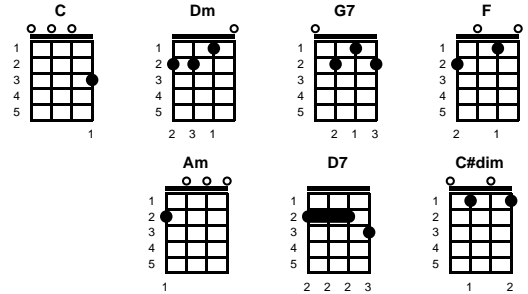

White Sports Coat
Marty Robbins

Key of C

Intro: Chords for bridge

v1:

C **Dm** **G7**
A white sport coat and a pink carnation
F **G7** **C** **Am** **Dm** **G7**
I'm all dressed up for the dance
C **Dm** **G7**
A white sport coat and a pink carnation
F **G7** **C** **F** **C**
I'm all alone in romance

chorus:

G7
Once you told me long ago
C
To the prom with me you'd go
D7
Now you've changed your mind it seems
G7
Someone else is in your dreams

bridge:

C **Dm** **G7**
A white sport coat and a pink carnation
F **G7** **C** **C#dim** **Dm** **G7**
I'm in a blue, blue mood -- **V1 & CHORUS**

ending:

C **Dm** **G7**
A white sport coat and a pink carnation
F **G7** **C** **F** **C**
I'm in a blue, blue mood

STANDARD

BARITONE