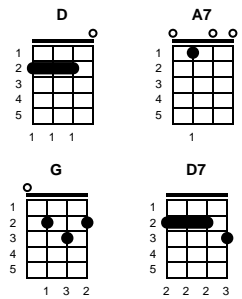

Why Don't You Love Me
Hank Williams

Key of D

Intro: Chords for ending

v1:

Well, why don't you love me like you used to do?
How come you treat me like a worn out shoe?
My hair's still curly and my eyes are still blue
So, why don't you love me like you used to do?

chorus:

I ain't had no lovin' like a huggin' and a kissin' in a long, long while
We don't get nearer, further, closer than a country mile

v2:

So, why don't you spark me like you used to do?
And say sweet nothin's like you used to coo?
I'm the same old trouble that you've always been through
So, why don't you love me like you used to do?

v3:

Well, why don't you be just like you used to be?
How come you find so many faults with me?
Somebody's changed, so let me give you a clue
So, why don't you love me like you used to do? -- **CHORUS**

v4:

So, why don't you say the things you used to say?
What makes you treat me like a piece of clay?
My hair's still curly and my eyes are still blue
So, why don't you love me like you used to do?

ending:

Why don't you love me like you used to do?

STANDARD