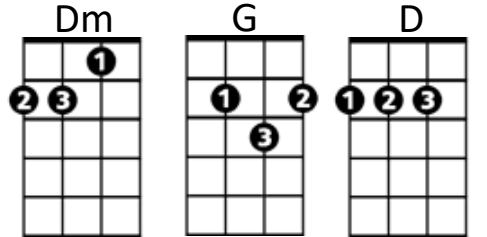

Wichita Lineman (Jimmy Webb)

Intro: F Gm7 F

Gm7 **Bbmaj7**

I am a lineman for the county

F **Gm7**

And I drive the main road

Dm **Am7** **G** **D** **Dsus4** **D**

Searchin' in the sun for another overload.

Am7
I hear you singin' in the wires,

G **Gm**
I can hear you through the whine

D **Am7** **Bb**
And the Wichita Lineman is still on the line.

Bb **Am7 / Bb** **Gm7**

Gm7 **Bbmaj7**

I know I need a small vacation,

F **Gm7**

But it don't look like rain.

Dm **Am7**

And if it snows that stretch down south

G **D** **Dsus4** **D**

Won't ever stand the strain.

Am7
And I need you more than want you,

G **Gm**
And I want you for all time.

D **Am7** **Bb** **Am7** **Bb** **Gm7**
And the Wichita Lineman is still on the line.

(Instrumental verse)

Am7
And I need you more than want you,

G **Gm**
And I want you for all time.

D **Am7** **Bb** **Am7**
And the Wichita Lineman is still on the line.

Bb **Am7** (Repeat to fade)