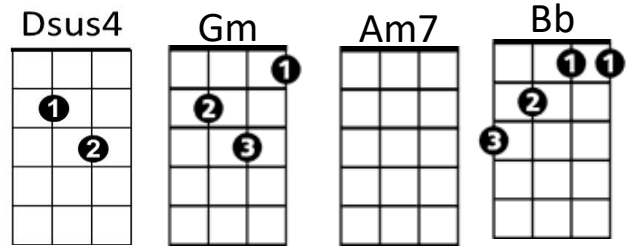

Wichita Lineman (Jimmy Webb)

Intro: F Gm7 F

Gm7 **Bbmaj7**

I am a lineman for the county

F **Gm7**

And I drive the main road

Dm **Am7** **G** **D** **Dsus4** **D**

Searchin' in the sun for another overload.

Am7
I hear you singin' in the wires,

G **Gm**
I can hear you through the whine

D **Am7** **Bb**
And the Wichita Lineman is still on the line.

Bb **Am7 / Bb** **Gm7**

Gm7 **Bbmaj7**

I know I need a small vacation,

F **Gm7**

But it don't look like rain.

Dm **Am7**

And if it snows that stretch down south

G **D** **Dsus4** **D**

Won't ever stand the strain.

Am7
And I need you more than want you,

G **Gm**
And I want you for all time.

D **Am7** **Bb** **Am7** **Bb** **Gm7**
And the Wichita Lineman is still on the line.

(Instrumental verse)

Am7
And I need you more than want you,

G **Gm**
And I want you for all time.

D **Am7** **Bb** **Am7**
And the Wichita Lineman is still on the line.

Bb **Am7** (Repeat to fade)