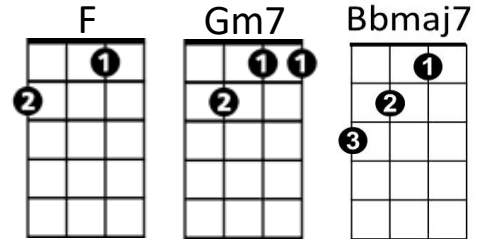

Wichita Lineman (Jimmy Webb)

Intro: F Gm7 F

Gm7 **Bbmaj7**

I am a lineman for the county

F **Gm7**

And I drive the main road

Dm **Am7** **G** **D** **Dsus4** **D**

Searchin' in the sun for another overload.

Am7
I hear you singin' in the wires,

G **Gm**
I can hear you through the whine

D **Am7** **Bb**
And the Wichita Lineman is still on the line.

Bb **Am7 / Bb** **Gm7**

Gm7 **Bbmaj7**

I know I need a small vacation,

F **Gm7**

But it don't look like rain.

Dm **Am7**

And if it snows that stretch down south

G **D** **Dsus4** **D**

Won't ever stand the strain.

Am7
And I need you more than want you,

G **Gm**
And I want you for all time.

D **Am7** **Bb** **Am7** **Bb** **Gm7**
And the Wichita Lineman is still on the line.

(Instrumental verse)

Am7
And I need you more than want you,

G **Gm**
And I want you for all time.

D **Am7** **Bb** **Am7**
And the Wichita Lineman is still on the line.

Bb **Am7** (Repeat to fade)