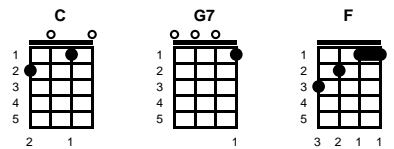

BARITONE

picking on ukulele:

<https://www.youtube.com/watch?v=LNLg1suc77Y>