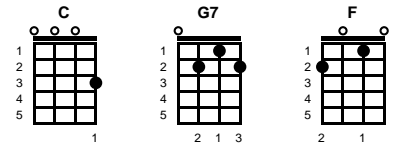

Wildwood Flower
M Irving, J P Webster

Key of C

Intro: Chords for first line

v1:

C
I will twine and will mingle my raven black hair
G7 **C**
With the roses so red and the lilies so fair
F **C**
And the myrtle so bright with an emerald hue
G7 **C**
The pale amanita and hyssop so blue

v2:

G7 **C**
I will dance, I will sing and my life shall be gay
G7 **C**
I will charm ev'ry heart, in the crowd I will sway
F **C**
When I woke from my dreaming, my idol was clay
G7 **C**
All portions of love then had all flown away

v3:

G7 **C**
Oh, he taught me to love him and promised to love
G7 **C**
And to cherish me over all others above
F **C**
How my heart is now wond'ring no misery can tell
G7 **C**
He's left me no warning, no words of farewell

v4:

G7 **C**
Oh, he taught me to love him and called me his flower
G7 **C**
A blossom to cheer him through life's dreary hour
F **C**
Oh, I'm longing to see him and regret the dark hour
G7 **C**
He's gone and neglected this pale wildwood flower

STANDARD