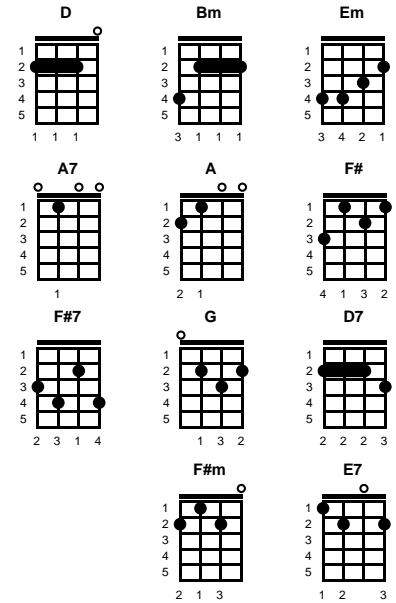

chorus:

**G** **F#m** **D** **D7**  
 Tonight with words unspoken ~~  
**G** **A7** **D** **D7**  
 You say that I'm the only one ~~  
**G** **F#m**  
 But will my heart be broken ~~  
**Bm** **E7** **Em** **A7**  
 When the night meets the morning sun -- un

v3:

**D** **Bm** **Em** **A7**  
 I'd like to know that your love  
**D** **Bm** **A** **A7**  
 Is love I can be sure of  
**F#** **F#7** **Bm**  
 So tell me now and I won't ask again  
**G** **A7** **D** **Bm**  
 Will you still love me tomorrow

ending:

**G** **A7** **D**  
 Will you still love me tomorrow

Key of D

## BARTONE

Key of F

Key of C

**Will You Love Me Tomorrow**  
Gerry Goffin & Carole King

Key of F

Intro: Chords for first line, v1

**v1:**

**F** **Dm** **Gm** **C7**  
Tonight you're mine, completely  
**F** **Dm** **C** **C7**  
You give your love so sweetly  
**A** **A7** **Dm**  
Tonight the light of love is in your eyes  
**Bb** **C7** **F**  
But will you love me tomorrow