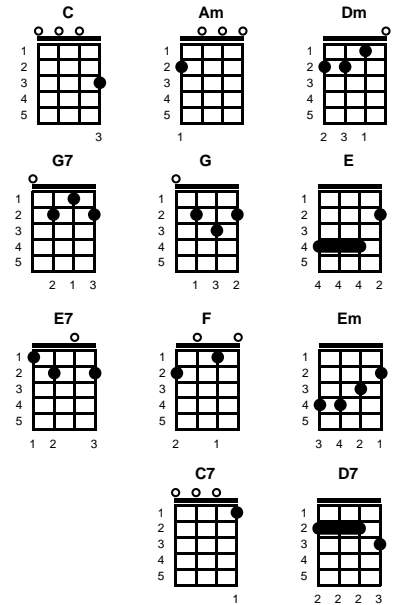

Will You Love Me Tomorrow

Gerry Goffin & Carole King

Intro: Chords for first line, v1

Key of C

STANDARD

v1:

C **Am** **Dm** **G7**
Tonight you're mine, completely
C **Am** **G** **G7**
You give your love so sweetly
E **E7** **Am**
Tonight the light of love is in your eyes
F **G7** **C**
But will you love me tomorrow

v2:

Am **Dm** **G7**
Is this a lasting treasure
C **Am** **G** **G7**
Or just a moment's pleasure
E **E7** **Am**
Can I believe the magic of your sighs
F **G7** **C** **C7**
Will you still love me tomorrow ~~

chorus:

F **Em** **C** **C7**
Tonight with words unspoken ~~
F **G7** **C** **C7**
You say that I'm the only one ~~
F **Em**
But will my heart be broken ~~
Am **D7** **Dm** **G7**
When the night meets the morning sun -- un

v3:

C **Am** **Dm** **G7**
I'd like to know that your love
C **Am** **G** **G7**
Is love I can be sure of
E **E7** **Am**
So tell me now and I won't ask again
F **G7** **C** **Am**
Will you still love me tomorrow

ending:

F **G7** **C**
Will you still love me tomorrow