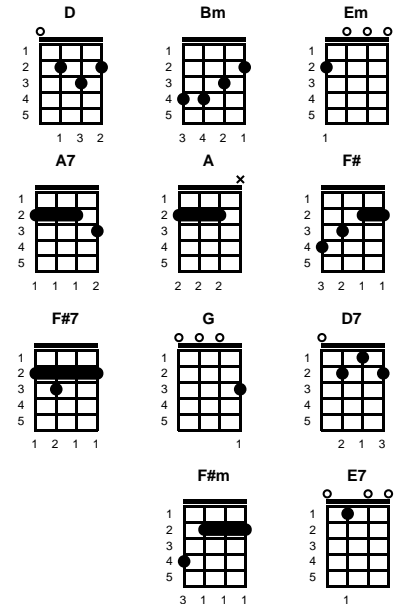

v3:

**D** **Bm** **Em** **A7**  
 I'd like to know that your love  
**D** **Bm** **A** **A7**  
 Is love I can be sure of  
**F#** **F#7** **Bm**  
 So tell me now and I won't ask again  
**G** **A7** **D** **Bm**  
 Will you still love me tomorrow

ending:

**G** **A7** **D**  
 Will you still love me tomorrow

Key of D

## BARTONE

Key of F

Key of C

**Will You Love Me Tomorrow**  
Gerry Goffin & Carole King

Key of F

Intro: Chords for first line, v1

**v1:**

**F** **Dm** **Gm** **C7**  
Tonight you're mine, completely  
**F** **Dm** **C** **C7**  
You give your love so sweetly  
**A** **A7** **Dm**  
Tonight the light of love is in your eyes  
**Bb** **C7** **F**  
But will you love me tomorrow