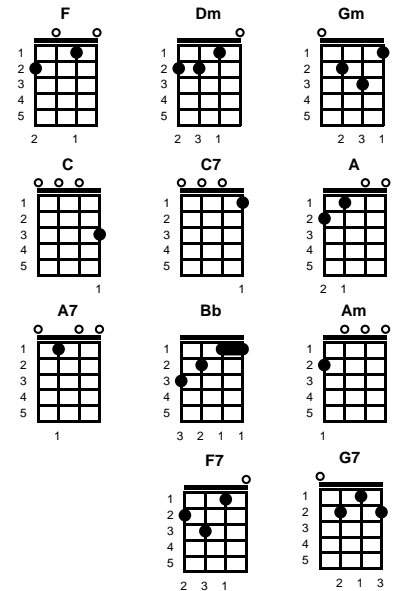

Will You Love Me Tomorrow
Gerry Goffin & Carole King

Key of F

Intro: Chords for first line, v1

v1:

F **Dm** **Gm** **C7**
Tonight you're mine, completely
F **Dm** **C** **C7**
You give your love so sweetly
A **A7** **Dm**
Tonight the light of love is in your eyes
Bb **C7** **F**
But will you love me tomorrow

v2:

Dm **Gm** **C7**
Is this a lasting treasure
F **Dm** **C** **C7**
Or just a moment's pleasure
A **A7** **Dm**
Can I believe the magic of your sighs
Bb **C7** **F** **F7**
Will you still love me tomorrow ~~

chorus:

Bb **Am** **F** **F7**
Tonight with words unspoken ~~
Bb **C7** **F** **F7**
You say that I'm the only one ~~
Bb **Am**
But will my heart be broken ~~
Dm **G7** **Gm** **C7**
When the night meets the morning sun -- un

v3:

F **Dm** **Gm** **C7**
I'd like to know that your love
F **Dm** **C** **C7**
Is love I can be sure of
A **A7** **Dm**
So tell me now and I won't ask again
Bb **C7** **F** **Dm**
Will you still love me tomorrow

ending:

Bb **C7** **F**
Will you still love me tomorrow

STANDARD