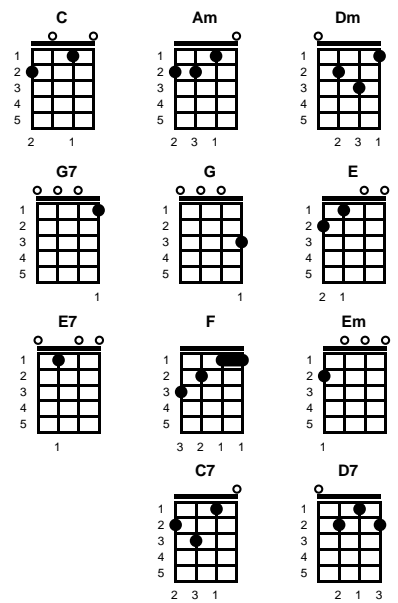

Will You Love Me Tomorrow

Gerry Goffin & Carole King

Intro: Chords for first line, v1

Key of C

STANDARD

v1:

C **Am** **Dm** **G7**
Tonight you're mine, completely
C **Am** **G** **G7**
You give your love so sweetly
E **E7** **Am**
Tonight the light of love is in your eyes
F **G7** **C**
But will you love me tomorrow

v2:

Am **Dm** **G7**
Is this a lasting treasure
C **Am** **G** **G7**
Or just a moment's pleasure
E **E7** **Am**
Can I believe the magic of your sighs
F **G7** **C** **C7**
Will you still love me tomorrow ~~

chorus:

F **Em** **C** **C7**
Tonight with words unspoken ~~
F **G7** **C** **C7**
You say that I'm the only one ~~
F **Em**
But will my heart be broken ~~
Am **D7** **Dm** **G7**
When the night meets the morning sun -- un

v3:

C **Am** **Dm** **G7**
I'd like to know that your love
C **Am** **G** **G7**
Is love I can be sure of
E **E7** **Am**
So tell me now and I won't ask again
F **G7** **C** **Am**
Will you still love me tomorrow

ending:

F **G7** **C**
Will you still love me tomorrow

BARITONE

Key of F

Key of D