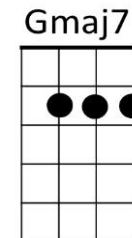

Chorus:

Cmaj7
Like a clock whose hands are sweeping
Am
Past the minutes of its face
B7
And the world is like an apple
Em
Whirling silently in space
Bbdim **B7**
Like the circles that you find
Em
In the windmills of your mind!

Em
Like a tunnel that you follow
B7
To a tunnel of its own
Down a hollow to a cavern
Em
Where the sun has never shone
E7
Like a door that keeps revolving
Am7
In a half forgotten dream
D7
Or the ripples from a pebble
Gmaj7
Someone tosses in a stream