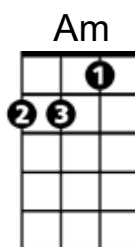

Chorus:

Cmaj7
Like a clock whose hands are sweeping
Am
Past the minutes of its face
B7
And the world is like an apple
Em
Whirling silently in space
Bbdim B7
Like the circles that you find
Em
In the windmills of your mind!

Gmaj7
Like a circle in a spiral,
B7
Like a wheel within a wheel
Never ending or beginning
Bbdim
On an ever spinning reel
Em
As the images unwind,
B7
Like the circles that you find
Em
In the windmills of your mind!