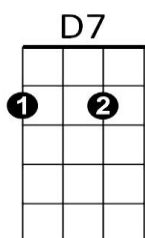

Chorus:

Cmaj7
Like a clock whose hands are sweeping
Am
Past the minutes of its face
B7
And the world is like an apple
Em
Whirling silently in space
Bbdim **B7**
Like the circles that you find
Em
In the windmills of your mind!

Em
Like a tunnel that you follow
B7
To a tunnel of its own
Down a hollow to a cavern
Em
Where the sun has never shone
E7
Like a door that keeps revolving
Am7
In a half forgotten dream
D7
Or the ripples from a pebble
Gmaj7
Someone tosses in a stream