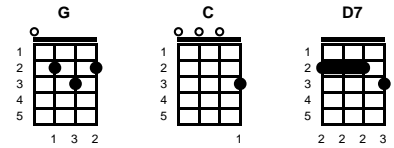

Wings Of A Dove
Bob Ferguson

Key of G
3/4

Intro: Chords for ending

chorus:

G
On the wings of a snow white dove
C
He sent His pure sweet love
G D7
A sign from above, **G** on the wings of a dove

v1:

C
When trouble surrounds us and evil comes
D7 G
The body grows weak, the spirit grows numb
D7 G C
When these things beset us, He doesn't forget us
G D7 G
He sends down His love, on the wings of a dove -- **CHORUS**

v2:

C
When Noah had drifted on the flood many days
D7 G
He searched for land in various ways
D7 G C
Troubles he had some but wasn't forgotten
G D7 G
God sent him His love, on the wings of a dove -- **CHORUS**

ending:

C G D7 G
A sign from above, on the wings of a dove

STANDARD