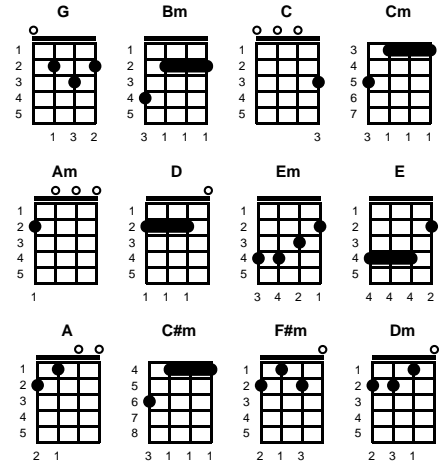

instrumental - modulate:

Am Cm G E

v3:

A C#m D E
A woman wears a certain look when she is on the move

A F#m Bm E A
And a man can always tell what's on her mind ~~

C#m D Dm
I hate to have to say it, but that look's all over you

ending:

A C#m D C#m
Wo -- man, oh..oh wo -- man

D C#m Bm E
Have you got cheating on your mind?

A C#m D C#m
Wo -- man, oh..oh wo -- man

D C#m Bm E A
Have you got cheating on your mind, on your mind?

STANDARD