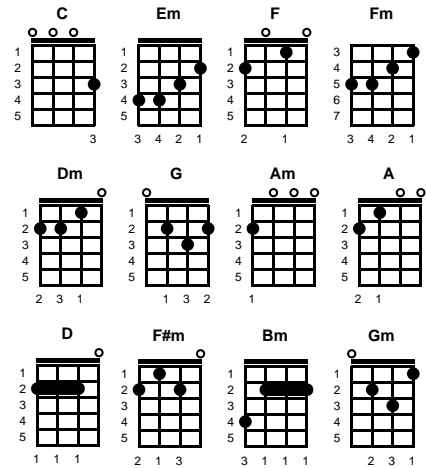

instrumental - modulate:

Am Cm G E

v3:

A C#m D E
A woman wears a certain look when she is on the move

A F#m Bm E A
And a man can always tell what's on her mind ~~

C#m D Dm
I hate to have to say it, but that look's all over you

intrumental - modulate:

Dm Fm C A

v3:

D F#m G A
A woman wears a certain look when she is on the move

D Bm Em A D
And a man can always tell what's on her mind ~~

F#m G Gm
I hate to have to say it, but that look's all over you

ending:

D F#m G F#m
Wo -- man, oh..oh wo -- man

G F#m Em A
Have you got cheating on your mind?

D F#m G F#m
Wo -- man, oh..oh wo -- man

G F#m Em A D
Have you got cheating on your mind, on your mind?

STANDARD

BARITONE

Key of G