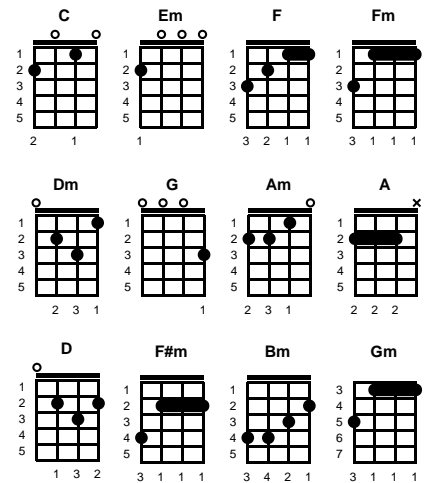

instrumental - modulate:

Am Cm G E

v3:

A C#m D E
A woman wears a certain look when she is on the move

A F#m Bm E A
And a man can always tell what's on her mind ~~

C#m D Dm
I hate to have to say it, but that look's all over you

intrumental - modulate:

Dm Fm C A

v3:

D F#m G A
A woman wears a certain look when she is on the move

D Bm Em A D
And a man can always tell what's on her mind ~~

F#m G Gm
I hate to have to say it, but that look's all over you

ending:

D F#m G F#m
Wo -- man, oh..oh wo -- man

G F#m Em A
Have you got cheating on your mind?

D F#m G F#m
Wo -- man, oh..oh wo -- man

G F#m Em A D
Have you got cheating on your mind, on your mind?

STANDARD

BARITONE

Key of G