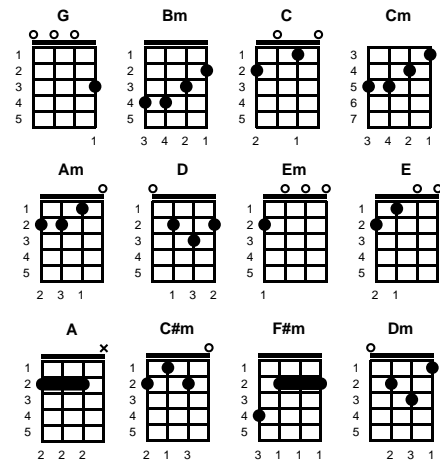

Woman, Woman

Jim Glaser, Jimmy Payne

Key of G

G Bm C Cm

chorus:

G Bm C Bm
Wo -- man, oh..oh wo -- man

C Bm Am D G
Have you got cheating on your mind.....ind, on your mind?

v1:

Bm C D
Something's wrong between us, that your laughter cannot hide

G Em Am D G
And you're afraid to let your eyes meet mine ~~

Bm C Cm
And lately when I love you, I know you're not satisfied -- CHORUS

v2:

Bm C D
I've seen the way men look at you when they think I don't see

G Em Am D G
And it hurts to have them think that you're that kind ~~

Bm C Cm
But it's knowing that you're looking back that's really killing me -- CHORUS

instrumental - modulate:

Am Cm G E

v3:

A C#m D E
A woman wears a certain look when she is on the move

A F#m Bm E A
And a man can always tell what's on her mind ~~

C#m D Dm
I hate to have to say it, but that look's all over you

ending:

A C#m D C#m
Wo -- man, oh..oh wo -- man

D C#m Bm E
Have you got cheating on your mind?

A C#m D C#m
Wo -- man, oh..oh wo -- man

D C#m Bm E A
Have you got cheating on your mind, on your mind?

STANDARD

BARITONE

Key of C