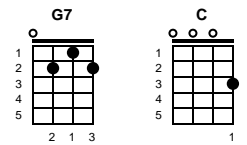

Wooden Heart

Fred Wise, Ben Weisman, Kay Twomey, Berthold Kaempfert

Key of G

Intro: Chords for ending

Can't you see I love you please don't break my heart in two
That's not hard to do cause I don't have a wooden heart
And if you say goodbye then I know that I would cry
Maybe I would die cause I don't have a wooden heart

There's no string upon this love of mine
It was always you from the start
Treat me nice treat me good treat me like you really should
Cause I'm not made of wood and I don't have a wooden heart

There's no string upon this love of mine
It was always you from the start
Treat me nice treat me good treat me like you really should
Cause I'm not made of wood and I don't have a wooden heart

ending:

And I don't have a wooden heart

STANDARD