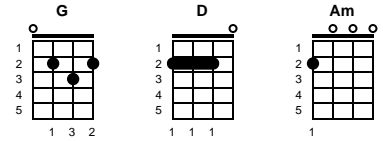

Wooden Heart

Fred Wise, Ben Weisman, Kay Twomey, Berthold Kaempfert

Key of G

Intro: Chords for ending

Can't you see I love you please don't break my heart in two
That's not hard to do cause I don't have a wooden heart
And if you say goodbye then I know that I would cry
Maybe I would die cause I don't have a wooden heart

There's no string upon this love of mine
It was always you from the start
Treat me nice treat me good treat me like you really should
Cause I'm not made of wood and I don't have a wooden heart

There's no string upon this love of mine
It was always you from the start
Treat me nice treat me good treat me like you really should
Cause I'm not made of wood and I don't have a wooden heart

ending:

And I don't have a wooden heart

STANDARD