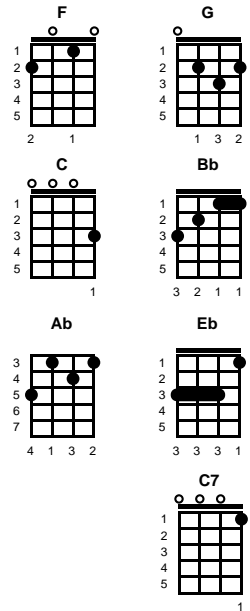

Barry, Robin & Maurice Gibb

Key of F

Intro: Chords for last line, ending

v1:

F **G**
 Smile an everlasting smile, a smile can bring you near to me
C **Bb** **F**
 Don't ever let me find you gone, cause that would bring a tear to me

chorus:

Ab **Eb**
 This world has lost its glory, let's start a brand new story now my love
F **G** **C7**
 Right now there'll be no other time and I can show you how, my love

v2:

F **G**
 Talk in everlasting words, and dedicate them all to me
C **Bb** **F**
 And I will give you all my life, I'm there if you should call on me

chorus 2:

Ab **C**
 You think that I don't even mean a single word I say
F **C** **F** **C**
 Its only words and words are all I have to take your heart away

bridge:

F **G**
 Da, da da da da da da, da da da da da da da da da
C **Bb** **F**
 Da da, da da da da da da, da da da da da da da da da -- **CHORUS 2**

ending:

F **C** **F** **C**
 It's only words and words are all I have to take your heart away
F **C** **F** **Bb** **F**
 It's only words and words are all I have to take your heart away

STANDARD

Key of D