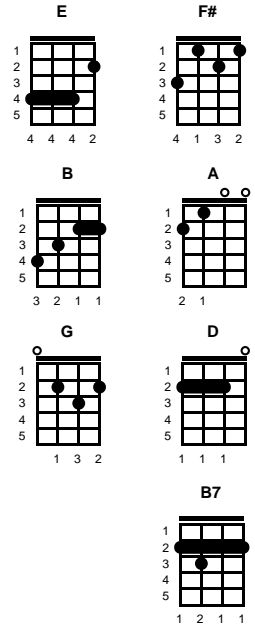

chorus 2:

G You think that I don't even mean a single word I say
E Its only words and words are all I have to take your heart away

bridge:

E Da, da da da da da da, da da da da da da da da da da
B Da da, da da da da da da, da da da da da da da da da da -- **CHORUS 2**

ending:

E It's only words and words are all I have to take your heart away
E It's only words and words are all I have to take your heart away

Key of E

STANDARD

Key of D

Key of F

BARITONE

Words

Barry, Robin & Maurice Gibb

Key of F

Intro: Chords for last line, ending

v1:

F **G**
 Smile an everlasting smile, a smile can bring you near to me
C **Bb** **F**
 Don't ever let me find you gone, cause that would bring a tear to me

chorus:

Ab **Eb**
 This world has lost its glory, let's start a brand new story now my love
F **G** **C7**
 Right now there'll be no other time and I can show you how, my love

v2:

F **G**
 Talk in everlasting words, and dedicate them all to me
C **Bb** **F**
 And I will give you all my life, I'm there if you should call on me