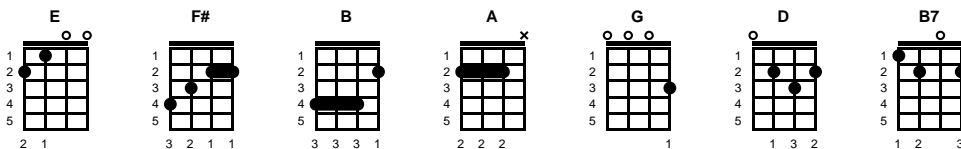

Barry, Robin & Maurice Gibb

Intro: Chords for last line, ending

v1:

E Smile an everlasting smile, a smile can bring you near to me
B Don't ever let me find you gone, cause that would bring a tear to me

chorus:

chorus 2:

G You think that I don't even mean a single word I say
E Its only words and words are all I have to take your heart away

bridge:

E Da, da da da da da da, da da da da da da da da da da
B Da da, da da da da da da, da da da da da da da da da da -- **CHORUS 2**

ending:

E It's only words and words are all I have to take your heart away
E It's only words and words are all I have to take your heart away

Key of E

STANDARD

Key of D

Key of F

BARITONE

Words

Barry, Robin & Maurice Gibb

Key of F

Intro: Chords for last line, ending

v1:

F **G**
 Smile an everlasting smile, a smile can bring you near to me
C **Bb** **F**
 Don't ever let me find you gone, cause that would bring a tear to me