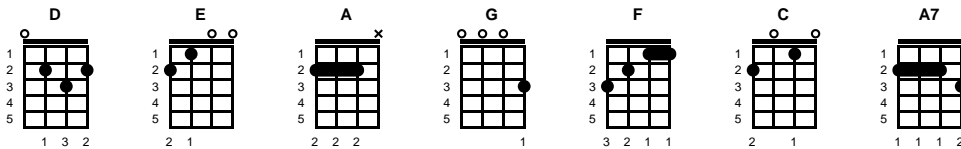

ending:

It's only words and words are all I have to take your heart away
 It's only words and words are all I have to take your heart away

Key of D

STANDARD

Key of E

Key of F

BARITONE

Words

Barry, Robin & Maurice Gibb

Intro: Chords for last line, ending

v1:

E Smile an everlasting smile, a smile can bring you near to me
B Don't ever let me find you gone, cause that would bring a tear to me

chorus:

Barry, Robin & Maurice Gibb

Key of F

Intro: Chords for last line, ending

v1:

F **G**
 Smile an everlasting smile, a smile can bring you near to me
C **Bb** **F**
 Don't ever let me find you gone, cause that would bring a tear to me

chorus 2:

Ab **C**
 You think that I don't even mean a single word I say
F **C** **F** **C**
 Its only words and words are all I have to take your heart away

bridge:

F **G**
 Da, da da da da da da, da da da da da da da da da
C **Bb** **F**
 Da da, da da da da da da, da da da da da da da da da -- **CHORUS 2**