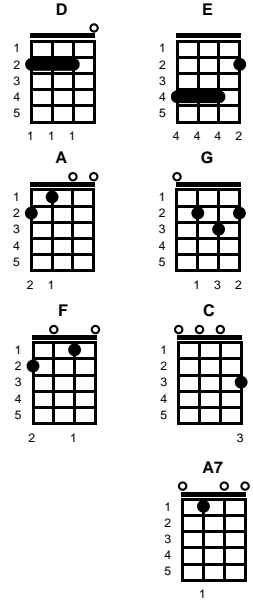

chorus 2:

You think that I don't even mean a single word I say
 Its only words and words are all I have to take your heart away

bridge:

Da, da da da da da da, da da da da da da da da da
 Da da, da da da da da da da, da da da da da da da da da -- CHORUS 2

ending:

It's only words and words are all I have to take your heart away
 It's only words and words are all I have to take your heart away

Key of D

STANDARD

Key of E

Key of F

BARITONE

Words

Barry, Robin & Maurice Gibb

Key of F

Intro: Chords for last line, ending

v1:

F **G**
 Smile an everlasting smile, a smile can bring you near to me
C **Bb** **F**
 Don't ever let me find you gone, cause that would bring a tear to me

chorus:

Ab **Eb**
 This world has lost its glory, let's start a brand new story now my love
F **G** **C7**
 Right now there'll be no other time and I can show you how, my love

v2:

F **G**
 Talk in everlasting words, and dedicate them all to me
C **Bb** **F**
 And I will give you all my life, I'm there if you should call on me