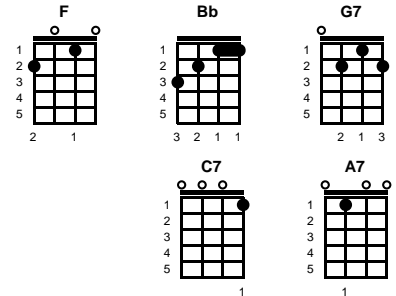

**Working On The Railroad**  
Unknown Author (about 1894)

Key of F

Intro: Chords for ending - 2x

**F**  
I've been working on the railroad  
**Bb** **F**  
All the livelong day

I've been working on the railroad  
**G7** **C7**  
Just to pass the time away

Can't you hear the whistle blowing **F**  
**Bb** **A7**  
Rise up so early in the morn  
**Bb** **F**  
Can't you hear the captain shouting  
**C7** **F**  
Dinah, blow your horn

Dinah, won't you blow, Dinah, won't you blow **Bb**  
**C7** **F**  
Dinah, won't you blow your horn  
**Bb**  
Dinah, won't you blow, Dinah, won't you blow  
**C7** **F**  
Dinah, won't you blow your horn

Someone's in the kitchen with Dinah **C7**  
Someone's in the kitchen I know  
**F** **Bb**  
Someone's in the kitchen with Dinah  
**C7** **F**  
Strumming on the old banjo (and singin')

Fee, fi, fiddly i o, Fee, fi, fiddly i o **C7**  
**F** **Bb**  
Fee, fi, fiddly i o  
**C7** **F**  
Strumming on the old banjo

**ending:**  
**C7** **F**  
Strumming on the old banjo

**STANDARD**

**BARITONE**