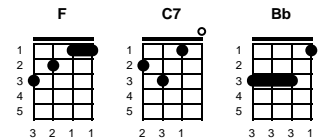

Yellow Bird

Alan Bergman, Marilyn Keith, Norman Luboff

Key of F

intro: chords for first line

F **C7** **F** **C7** **F**
Yellow bird, up high in banana tree, yellow bird, you sit all alone like me
Bb **F** **C7** **F**
Did your lady friend leave the nest again, that is very sad, makes me feel so bad
Bb **F** **C7** **F**
You can fly away, in the sky away, you're more lucky than me
I also have a pretty girl, she's not with me today
They're all the same, the pretty girls
C7 **F**
They tempt the nest, then they fly away

STANDARD

BARITONE

F **C7** **F** **C7** **F**
Yellow bird, up high in banana tree, yellow bird, you sit all alone like me
Bb **F** **C7** **F**
Better fly away, in the sky away, picker comin' soon, pick from night to noon
Bb **F** **C7** **F**
Like a yellow you, like banana too, they might pick you someday
Wish that I were a yellow bird, I'd fly away with you
But I am not a yellow bird, so here I sit, nothing else to do