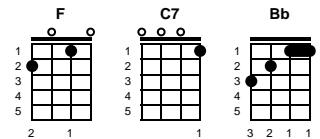

Yellow Bird

Alan Bergman, Marilyn Keith, Norman Luboff

Key of F

intro: chords for first line

F **C7** **F** **C7** **F**
Yellow bird, up high in banana tree, yellow bird, you sit all alone like me
Bb **F** **C7** **F**
Did your lady friend leave the nest again, that is very sad, makes me feel so bad
Bb **F** **C7** **F**
You can fly away, in the sky away, you're more lucky than me
I also have a pretty girl, she's not with me today
They're all the same, the pretty girls
C7 **F**
They tempt the nest, then they fly away

STANDARD

BARITONE

F **C7** **F** **C7** **F**
Yellow bird, up high in banana tree, yellow bird, you sit all alone like me
Bb **F** **C7** **F**
Better fly away, in the sky away, picker comin' soon, pick from night to noon
Bb **F** **C7** **F**
Like a yellow you, like banana too, they might pick you someday
Wish that I were a yellow bird, I'd fly away with you
But I am not a yellow bird, so here I sit, nothing else to do