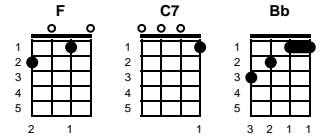

Yellow Rose of Texas

Gene Autry, Jimmy Long (reworked by Don George, Mitch Miller)

Key of F

Intro: Chords for ending

v1:

There's a Yellow Rose in Texas, that I am going to see
No other fellow knows her, nobody else but me
She cried so when I left her, it like to broke my heart
And if I ever find her, we never more will part

STANDARD

v2:

She's the sweetest rose in Texas this fellow ever knew
Her eyes are bright as diamonds, they sparkle like the dew
You may talk about your Laura and sing of Rosa Lee
But the Yellow Rose of Texas means all the world to me

BARITONE

ending:

But the Yellow Rose of Texas means all the world to me