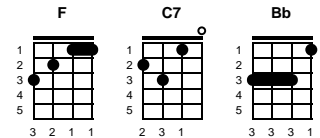

Yellow Rose of Texas

Gene Autry, Jimmy Long (reworked by Don George, Mitch Miller)

Key of F

Intro: Chords for ending

v1:

There's a Yellow Rose in Texas, that I am going to see
No other fellow knows her, nobody else but me
She cried so when I left her, it like to broke my heart
And if I ever find her, we never more will part

STANDARD

v2:

She's the sweetest rose in Texas this fellow ever knew
Her eyes are bright as diamonds, they sparkle like the dew
You may talk about your Laura and sing of Rosa Lee
But the Yellow Rose of Texas means all the world to me

BARITONE

ending:

But the Yellow Rose of Texas means all the world to me