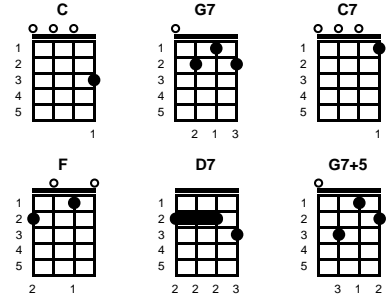

Yes Sir, That's My Baby
Gus Kahn, Walter Donaldson

Key of C

Intro: Chords for Bridge

v1:

C Yes, sir, that's my baby, **G7** no, sir, I don't mean maybe
C Yes, sir, that's my baby now **G7**

v2:

C Yes, ma'am we've decided, **G7** no, ma'am we won't hide it
C Yes ma'am you're invited now

bridge:

C7 By the way, by the way, **F** when we reach the preacher **D7** I'll say **G7** **G7+5**

v3:

C Yes, sir, that's my baby, **G7** no, sir, I don't mean maybe
C Yes, sir, that's my baby now -- **REPEAT SONG**

ending:

G7 Yes, sir, that's my baby now **C** **F** **C**

STANDARD

BARITONE