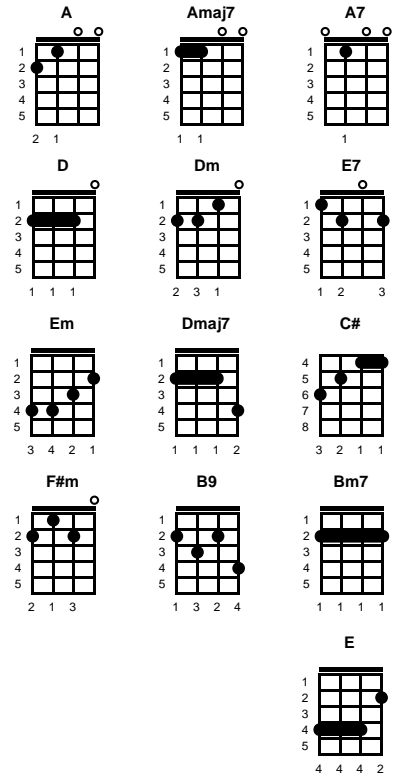

You Are So Beautiful
 Bruce Fisher, Dennis Wilson, Billy Preston

Key of D

Intro: Chords for first line

A Amaj7 A7 D Dm A D A D E7 A
 You are so beautiful to me
Amaj7 A7 D Dm A
 You are so beautiful to me
Em A7 D
 Can't you see
Dmaj7 C#
 You're every - thing that I hope for
F#m B9 Bm7 D A
 And what's more, you're everthing I need
Amaj7 E A7 D Dm A D A D E7 A
 You are so beautiful, baby, to me

-- REPEAT FROM TOP

ending:

D Dm A
 Beautiful, to me

STANDARD

BARITONE