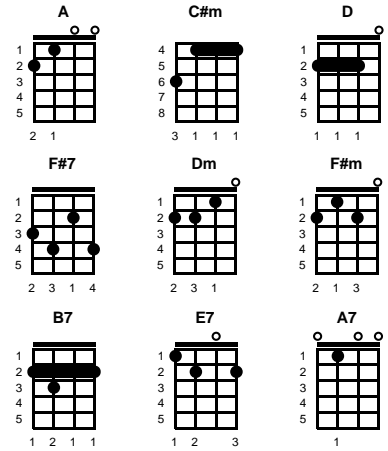

You Belong to Me

Pee Wee King, Redd Stewart, Chilton Price

Intro: Chords for ending

v1:

A **C#m**
See the pyramids along the Nile
D **A** **F#7**
Watch the sunrise on a tropic isle
D **Dm** **A** **F#m**
Just remember darling all the while
B7 **E7**
You belong to me

v2:

A **C#m**
See the market place in Old Algiers
D **A** **F#7**
Send me photographs and souvenirs
D **Dm** **A** **F#m**
Just remember when a dream appears
B7 **E7** **A**
You belong to me

chorus:

A7 **D**
I'll be so alone without you
B7 **E7**
Maybe you'll be lonesome too, and blue

v3:

A **C#m**
Fly the ocean in a silver plane
D **A** **F#7**
See the jungle when it's wet with rain
D **Dm** **A** **F#m**
Just remember 'til you're home again
B7 **E7** **A**
You belong to me -- **REPEAT FROM CHORUS**

ending:

B7 **E7** **A**
You belong to me

Key of A

STANDARD