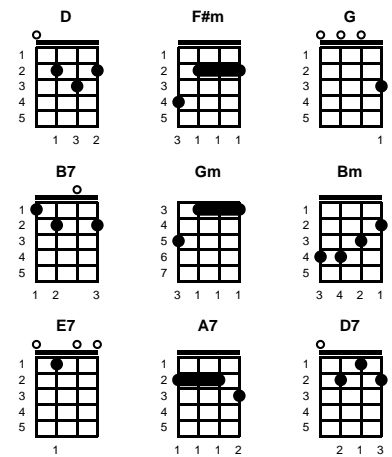

You Belong to Me

Pee Wee King, Redd Stewart, Chilton Price

Key of D

Intro: Chords for ending

v1:

D **F#m**
See the pyramids along the Nile
G **D** **B7**
Watch the sunrise on a tropic isle
G **Gm** **D** **Bm**
Just remember darling all the while
E7 **A7**
You belong to me

v2:

D **F#m**
See the market place in Old Algiers
G **D** **B7**
Send me photographs and souvenirs
G **Gm** **D** **Bm**
Just remember when a dream appears
E7 **A7** **D**
You belong to me

chorus:

D7 **G**
I'll be so alone without you
E7 **A7**
Maybe you'll be lonesome too, and blue

v3:

D **F#m**
Fly the ocean in a silver plane
G **D** **B7**
See the jungle when it's wet with rain
G **Gm** **D** **Bm**
Just remember 'til you're home again
E7 **A7** **D**
You belong to me -- **REPEAT FROM CHORUS**

ending:

E7 **A7** **D**
You belong to me

STANDARD

BARITONE

Key of A

Key of C

Key of G