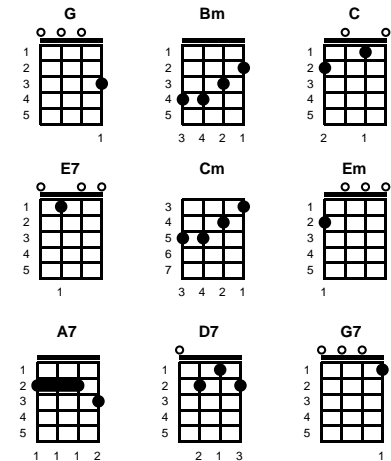

**chorus:**

**G7** **C**  
 I'll be so alone without you  
**A7** **D7**  
 Maybe you'll be lonesome too, and blue

**v3:**

**G** **Bm**  
 Fly the ocean in a silver plane  
**C** **G** **E7**  
 See the jungle when it's wet with rain  
**C** **Cm** **G** **Em**  
 Just remember 'til you're home again  
**A7** **D7** **G**  
 You belong to me -- **REPEAT FROM CHORUS**

**ending:**

**A7** **D7** **G**  
 You belong to me

**STANDARD**

**BARITONE**

**Key of A**

**Key of C**

**Key of D**

<https://www.youtube.com/watch?v=B4DQd3gemRg>