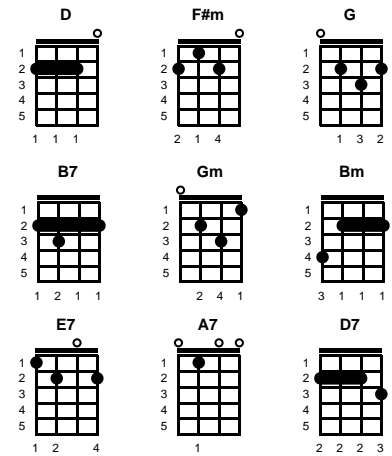

You Belong to Me

Pee Wee King, Redd Stewart, Chilton Price

Key of D

Intro: Chords for ending

v1:

D **F#m**
See the pyramids along the Nile
G **D** **B7**
Watch the sunrise on a tropic isle
G **Gm** **D** **Bm**
Just remember darling all the while
E7 **A7**
You belong to me

v2:

D **F#m**
See the market place in Old Algiers
G **D** **B7**
Send me photographs and souvenirs
G **Gm** **D** **Bm**
Just remember when a dream appears
E7 **A7** **D**
You belong to me

chorus:

D7 **G**
I'll be so alone without you
E7 **A7**
Maybe you'll be lonesome too, and blue

v3:

D **F#m**
Fly the ocean in a silver plane
G **D** **B7**
See the jungle when it's wet with rain
G **Gm** **D** **Bm**
Just remember 'til you're home again
E7 **A7** **D**
You belong to me -- **REPEAT FROM CHORUS**

ending:

E7 **A7** **D**
You belong to me

STANDARD