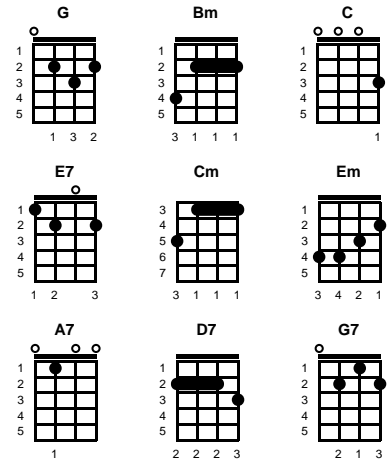

**chorus:**

**G7** **C**  
 I'll be so alone without you  
**A7** **D7**  
 Maybe you'll be lonesome too, and blue

**v3:**

**G** **Bm**  
 Fly the ocean in a silver plane  
**C** **G** **E7**  
 See the jungle when it's wet with rain  
**C** **Cm** **G** **Em**  
 Just remember 'til you're home again  
**A7** **D7** **G**  
 You belong to me -- **REPEAT FROM CHORUS**

**ending:**

**A7** **D7** **G**  
 You belong to me

**STANDARD**

**BARITONE**

**Key of A**

**Key of C**

**Key of D**

<https://www.youtube.com/watch?v=B4DQd3gemRg>