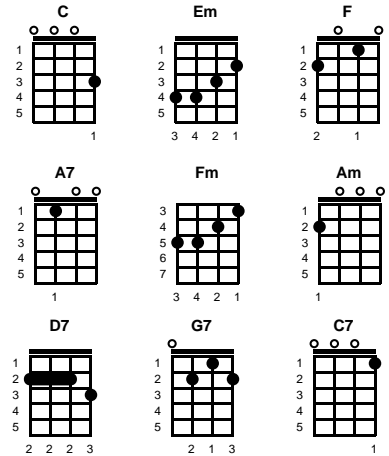

**ending:**

**A7** **D7** **G**  
 You belong to me

**STANDARD**

**BARITONE**

**Key of A**

**Key of C**

**Key of D**

<https://www.youtube.com/watch?v=B4DQd3gemRg>

**chorus:**

**C7** **F**  
 I'll be so alone without you  
**D7** **G7**  
 Maybe you'll be lonesome too, and blue

**v3:**

**C** **Em**  
 Fly the ocean in a silver plane  
**F** **C** **A7**  
 See the jungle when it's wet with rain  
**F** **Fm** **C** **Am**  
 Just remember 'til you're home again  
**D7** **G7** **C**  
 You belong to me -- **REPEAT FROM CHORUS**

**ending:**

**D7** **G7** **C**  
 You belong to me

**STANDARD**

**BARITONE**

Key of A

Key of G

Key of D

<https://www.youtube.com/watch?v=B4DQd3gemRg>

chorus:

**D7** **G**  
I'll be so alone without you  
**E7** **A7**  
Maybe you'll be lonesome too, and blue

v3:

**D** **F#m**  
Fly the ocean in a silver plane  
**G** **D** **B7**  
See the jungle when it's wet with rain  
**G** **Gm** **D** **Bm**  
Just remember 'til you're home again  
**E7** **A7** **D**  
You belong to me -- **REPEAT FROM CHORUS**