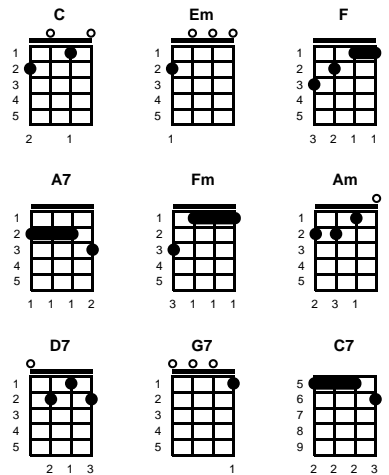

**chorus:**

**C7** **F**  
 I'll be so alone without you  
**D7** **G7**  
 Maybe you'll be lonesome too, and blue

**v3:**

**C** **Em**  
 Fly the ocean in a silver plane  
**F** **C** **A7**  
 See the jungle when it's wet with rain  
**F** **Fm** **C** **Am**  
 Just remember 'til you're home again  
**D7** **G7** **C**  
 You belong to me -- **REPEAT FROM CHORUS**

**ending:**

**D7** **G7** **C**  
 You belong to me

**STANDARD**

**BARITONE**

Key of A

Key of G

Key of D

<https://www.youtube.com/watch?v=B4DQd3gemRg>