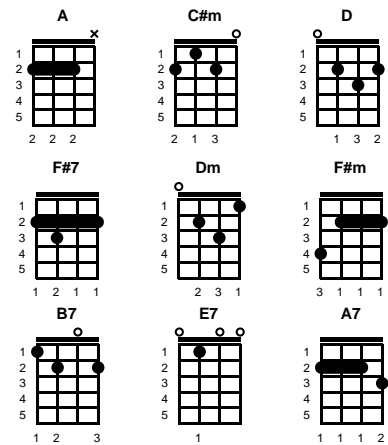

You Belong to Me

Pee Wee King, Redd Stewart, Chilton Price

Intro: Chords for ending

v1:

A **C#m**
See the pyramids along the Nile
D **A** **F#7**
Watch the sunrise on a tropic isle
D **Dm** **A** **F#m**
Just remember darling all the while
B7 **E7**
You belong to me

v2:

A **C#m**
See the market place in Old Algiers
D **A** **F#7**
Send me photographs and souvenirs
D **Dm** **A** **F#m**
Just remember when a dream appears
B7 **E7** **A**
You belong to me

chorus:

A7 **D**
I'll be so alone without you
B7 **E7**
Maybe you'll be lonesome too, and blue

v3:

A **C#m**
Fly the ocean in a silver plane
D **A** **F#7**
See the jungle when it's wet with rain
D **Dm** **A** **F#m**
Just remember 'til you're home again
B7 **E7** **A**
You belong to me -- **REPEAT FROM CHORUS**

ending:

B7 **E7** **A**
You belong to me

Key of A

STANDARD

BARITONE

Key of G

Key of C

Key of D