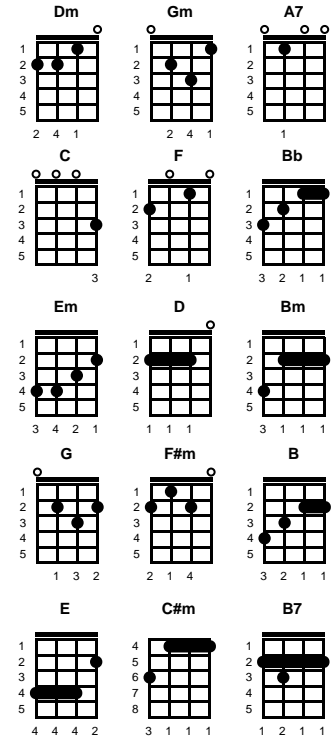

You Don't Have To Say You Love Me

Vicki Wickham, Simon Napier-Bell, Pino Donaggio and Vito Pallavicini

Key of D
6/8

Dm **Dm** **Gm** **Gm** **A7** **A7** **Dm** **Dm**

v1:

Dm **Gm** **C** **F** **Bb**
When I said I needed you, you said you would always stay
Gm **A7** **Dm** -- **BREAK**
It wasn't me who changed but you, and now you've gone away

v2:

TACET: **Gm** **C** **F** **Bb**
Don't you see that now you've gone, and I'm left here on my own
Gm **Em** **A7**
That I have to follow you, and beg you to come home

chorus:

D **Bm** **G** **A7**
You don't have to say you love me, just be close at hand
D **Bm** **Em** **A7**
You don't have to stay forever, I will understand
D **F#m** **Bm**
Believe me, believe me, I can't help but love you
G **Em** **A7**
But believe me, I'd never tie you down

v3:

Dm **Gm** **C** **F** **Bb**
Left alone with just a memory, life seems dead and so unreal
Em **A7** **Dm**
All that's left is loneliness, there's nothing left to feel

chorus:

D **Bm** **Em** **A7**
You don't have to say you love me, just be close at hand
D **Bm** **Em** **A7**
You don't have to stay forever, I will understand
D **D** **B** **B**
Believe me believe me oh

ending:

E **C#m** **F#m** **B7**
You don't have to say you love me, just be close at hand
E **C#m** **F#m** **B7**
You don't have to stay forever, I will understand
E **Bm** **E** **Bm** **E** **Bm** **E**
Believe me, believe me, believe---ve me

STANDARD