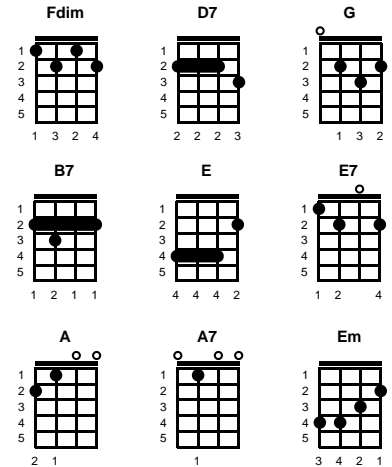

You Must Have Been A Beautiful Baby

Johnny Mercer, Harry Warren

Key of G

intro: (^{Fdim} 'Cause ^{D7} Baby, take a look at you now!) ^G ^{B7}

^{B7} ^E ^{E7}
You must have been a beautiful baby
^A ^{A7}
You must have been a beautiful child
^{D7}
When you were only startin' to go to kindergarten
^G ^{D7} ^{B7}
I'll bet you drove the little boys wild

^{B7} ^E ^{E7}
And when it came to winning blue ribbons
^A ^{A7}
You must have shown the other kids how
^G ^{Em}
I can see the judges' eyes as they handed you the prize --
^G ^{B7} ^{E7}
I'll bet you made the cutest bow!

ending:

^G ^{B7} ^E ^{E7}
Oh, you must have been a beautiful ba - by,
^{D7} ^G ^{D7}
'Cause Baby, take a look at you now!
^G ^{D7} ^{Fdim}
Oh yeah, oh yeah, oh yeah
^{D7} ^G
'Cause Baby, take a look at you now!

STANDARD