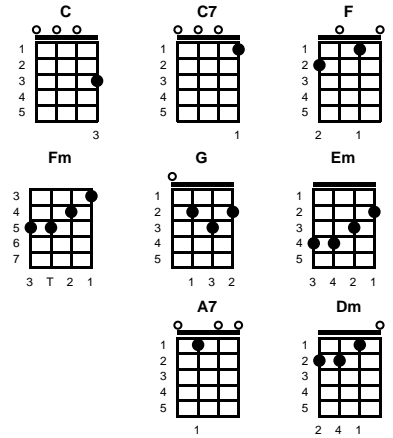

You and I
Frank J Myers

Key of C
72 BPM in 2/4

Intro: Chords for last 2 lines of chorus

v1:
C   **C7**   **F**   **C**
Just you and I...sharing our love together
                         C7   **F**   **Fm**
I know in time...we'll build the dreams we treasure
                         C   **Fm**   **C**   -- **REPEAT, THEN CHORUS**
We'll be all right...just you and I

chorus:
C7
F   **G**   **Em**
And I... remember our first embrace
                 A7   **Dm**
That smile that was on your face
F   **G**   **C**   **C7**
The promises that we made
F   **G**   **Em**
And now... your love is my reward
                 A7   **Dm**   **F**   **G**   **C**
And I love you even more than I ever did before

v2:
C   **C7**   **F**   **C**
Just you and I...we can entrust each other
                         C7   **F**   **Fm**
With you in my life...there'll never be another
                         C   **Fm**   **C**   -- **CHORUS**
We'll be all right...just you and I

ending:
C   **G**   **C**
We made it you and I

STANDARD