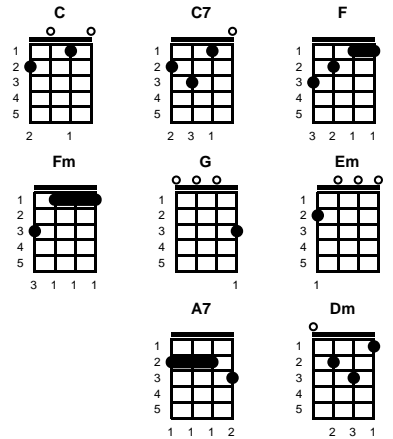

You and I
Frank J Myers

Key of C
72 BPM in 2/4

Intro: Chords for last 2 lines of chorus

v1:
C   **C7**   **F**   **C**
Just you and I...sharing our love together
                         C7   **F**   **Fm**
I know in time...we'll build the dreams we treasure
                         C   **Fm**   **C**   -- **REPEAT, THEN CHORUS**
We'll be all right...just you and I

chorus:
C7
F   **G**   **Em**
And I... remember our first embrace
                 A7   **Dm**
That smile that was on your face
F   **G**   **C**   **C7**
The promises that we made
F   **G**   **Em**
And now... your love is my reward
                 A7   **Dm**   **F**   **G**   **C**
And I love you even more than I ever did before

v2:
C   **C7**   **F**   **C**
Just you and I...we can entrust each other
                         C7   **F**   **Fm**
With you in my life...there'll never be another
                         C   **Fm**   **C**   -- **CHORUS**
We'll be all right...just you and I

ending:
C   **G**   **C**
We made it you and I

STANDARD

BARITONE

Key of D