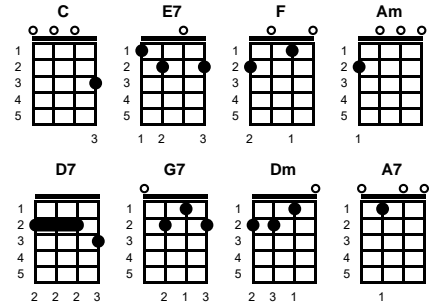

You're Sixteen

Robert B. & Richard M. Sherman

Key of C

Intro: Chords for last line, v1

v1:

You came on like a dream, peaches and cream
 Lips like strawberry wine
 You're sixteen, you're beautiful, and you're mine

C **E7**
F **C**
Am **D7** **G7** **C** **Am** **Dm** **G7**

v2:

You're all ribbons and curls, ooh what a girl
 Eyes that twinkle and shine
 You're sixteen, you're beautiful, and you're mine

C **E7**
F **C**
Am **D7** **G7** **C** **F** **C**

chorus:

You're my baby, you're my pet
 We fell in love on the night we met
 You touched my hand, my heart went pop
 And ooh, when we kissed we could not stop

G7
C
D7
G7

v3:

You walked out of my dreams, into my arms
 Now you're my angel divine
 You're sixteen, you're beautiful, and you're mine

C **E7**
F **C**
Am **D7** **G7** **C** **Am** **Dm** **G7**

-- REPEAT FROM V2

ending:

Ooh, ooh, you're beautiful, you're sixteen, and you're mine

A7 **D7** **G7** **C**

STANDARD

BARITONE