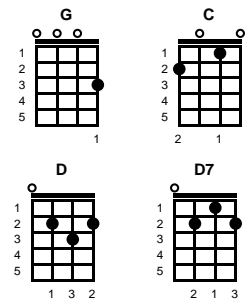

You're The Reason

Bobby Edwards, Terry Fell, Fred H Henley, Mildred V Imes

Intro: Chords for last line, v1

v1:

I just lay here at night..toss and I turn

Loving you so..how my heart yearns

You're the reason I don't sleep at night..

Key of C

STANDARD

BARITONE

Key of G

You're The Reason

Bobby Edwards, Terry Fell, Fred H Henley, Mildred V Imes

Key of G

Intro: Chords for last line, v1

chorus:

I'm bettin' you're not losin', sleep over me
 But if I'm wrong, don't fail to call,
 Come over and keep me compan..y ~~

v3:

Sometimes I go for a walk..take a look at the moon
 Strum my guitar..sing out a tune
 Honey, you're the reason I don't sleep at night..

-- REPEAT FROM CHORUS

ending:

Honey, you're the reason I don't sleep at night..

STANDARD

BARITONE

Key of C