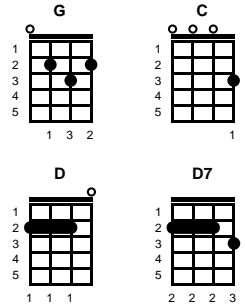

You're The Reason

Bobby Edwards, Terry Fell, Fred H Henley, Mildred V Imes

Key of G

Intro: Chords for last line, v1

v1:

I just lay here at night..toss and I turn
Loving you so..how my heart yearns
You're the reason I don't sleep at night..

v2:

Walkin' the floor..feelin' so blue
Smoke cigarettes..drink coffee, too
Honey, you're the reason I don't sleep at night..

chorus:

I'm bettin' you're not losin', sleep over me
But if I'm wrong, don't fail to call,
Come over and keep me compan..y ~~

v3:

Sometimes I go for a walk..take a look at the moon
Strum my guitar..sing out a tune
Honey, you're the reason I don't sleep at night..

-- REPEAT FROM CHORUS

ending:

Honey, you're the reason I don't sleep at night..

STANDARD