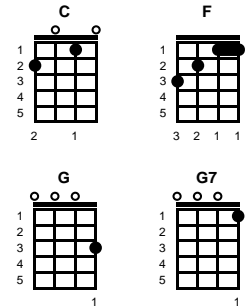

You're The Reason

Bobby Edwards, Terry Fell, Fred H Henley, Mildred V Imes

Intro: Chords for last line, v1

v1:

I just lay here at night..toss and I turn

Loving you so..how my heart yearns

You're the reason I don't sleep at night..

v2:

Walkin' the floor..feelin' so blue

Smoke cigarettes..drink coffee, too

Honey, you're the reason I don't sleep at night..

chorus:

I'm bettin' you're not losin', sleep over me

But if I'm wrong, don't fail to call,

Come over and keep me compan..y ~~

v3:

Sometimes I go for a walk..take a look at the moon

Strum my guitar..sing out a tune

Honey, you're the reason I don't sleep at night..

-- REPEAT FROM CHORUS

ending:

Honey, you're the reason I don't sleep at night..

Key of C

STANDARD

BARITONE

Key of G

You're The Reason

Bobby Edwards, Terry Fell, Fred H Henley, Mildred V Imes

Key of G

Intro: Chords for last line, v1