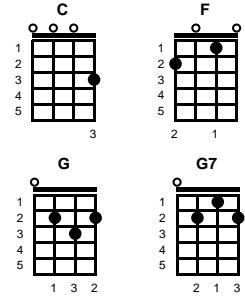

You're The Reason

Bobby Edwards, Terry Fell, Fred H Henley, Mildred V Imes

Intro: Chords for last line, v1

v1:

I just lay here at night..toss and I turn

Loving you so..how my heart yearns

You're the reason I don't sleep at night..

v2:

Walkin' the floor..feelin' so blue

Smoke cigarettes..drink coffee, too

Honey, you're the reason I don't sleep at night..

chorus:

I'm bettin' you're not losin', sleep over me

But if I'm wrong, don't fail to call,

Come over and keep me compan..y ~~

v3:

Sometimes I go for a walk..take a look at the moon

Strum my guitar..sing out a tune

Honey, you're the reason I don't sleep at night..

-- REPEAT FROM CHORUS

ending:

Honey, you're the reason I don't sleep at night..

Key of C

STANDARD

BARITONE

Key of G

You're The Reason

Bobby Edwards, Terry Fell, Fred H Henley, Mildred V Imes

Key of G

Intro: Chords for last line, v1