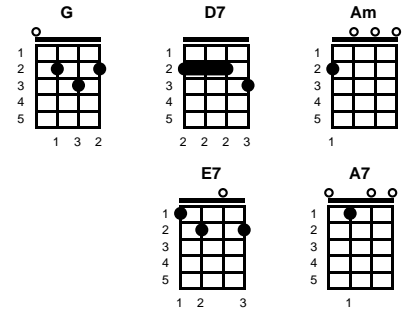

**You're a Grand Old Flag**  
George M. Cohan

Key of G

Intro: Chords for ending

**G**  
You're a grand old flag  
You're a high flying flag  
And forever in peace may you wave **D7**

You're the emblem of  
**G**  
The land I love  
**Am** **D7**  
The home of the free and the brave  
**G**  
Ev'ry heart beats true

'Neath the Red, White and Blue  
Where there's never a boast or brag **E7** **Am** **D7**  
Should auld acquaintance be forgot **G** **D7**  
Keep your eye on the grand old flag **A7** **D7** **G** **D7** -- **REPEAT FROM TOP**

**ending:**  
**A7** **D7** **G**  
Keep your eye on the grand old flag

**STANDARD**

**BARITONE**