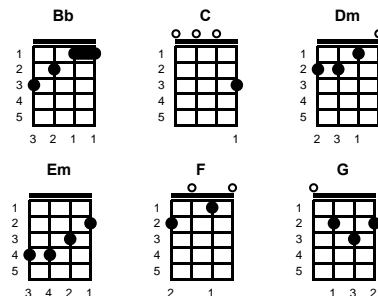

You've Lost That Loving Feeling

Barry Mann, Phil Spector, Cynthia Weil

Intro: Chords for **first** 2 lines, 2d verse

NOTE: & = 1 & 2 & beat; 1 = 1 down beat

You never close your eyes anymore when I kiss your lips
And there's no tenderness like before in your fingertips
You're trying hard no to show it... baby
But baby ~- baby I know it

You've lost that loving feeling, wo-o that loving feeling
You've lost that lovin' feeling, now it's gone, gone, gone, wo-o wo
And there's no welcome look in you eyes when I reach for you
And girl your starting to ~ criticise little things I do
It makes me just feel like crying... baby
Cause baby, something beautiful's dying

chorus (2X):

You've lost that loving feeling, wo-o that lovin feeling
You've lost that lovin' feel-ing, now it's gone, gone, gone, wo-o wo
Baby, Baby, I'll get down on my knees for you
If you would only, love me like you used to do
We had a love, a love, a love you don't find every day
So don't, don't, don't, don't let it slip away

ending:

Bring back that loving feeling, wo-o that loving feeling
Bring back that lovin' feeling, 'cause it's gone, gone, gone
And I can't go on, wo-o wo-o & & 1 1 & & &

STANDARD