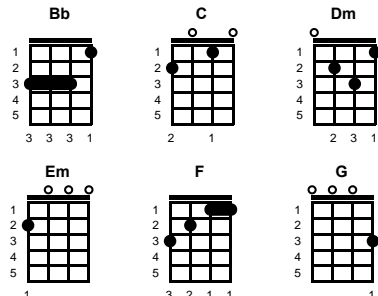

You've Lost That Loving Feeling

Barry Mann, Phil Spector, Cynthia Weil

Intro: Chords for **first** 2 lines, 2d verse

NOTE: & = 1 & 2 & beat; 1 = 1 down beat

You never close your eyes anymore when I kiss your lips
And there's no tenderness like before in your fingertips
You're trying hard no to show it... baby
But baby ~- baby I know it

You've lost that loving feeling, wo-o that loving feeling
You've lost that lovin' feeling, now it's gone, gone, gone, wo-o wo
And there's no welcome look in you eyes when I reach for you
And girl your starting to ~ criticise little things I do
It makes me just feel like crying... baby
Cause baby, something beautiful's dying

chorus (2X):

You've lost that loving feeling, wo-o that lovin feeling
You've lost that lovin' feel-ing, now it's gone, gone, gone, wo-o wo
Baby, Baby, I'll get down on my knees for you
If you would only, love me like you used to do
We had a love, a love, a love you don't find every day
So don't, don't, don't, don't let it slip away

ending:

Bring back that loving feeling, wo-o that loving feeling
Bring back that lovin' feeling, 'cause it's gone, gone, gone
And I can't go on, wo-o wo-o & & 1 1 & & &

STANDARD

BARITONE

Key of G