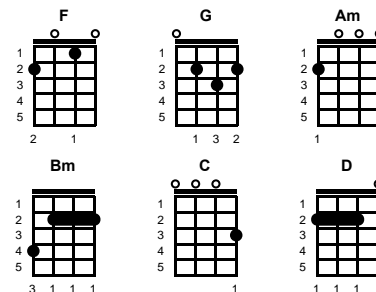

You've Lost That Loving Feeling

Barry Mann, Phil Spector, Cynthia Weil

Intro: Chords for **first** 2 lines, 2d verse

NOTE: & = 1 & 2 & beat; 1 = 1 down beat

You never close your eyes anymore when I kiss your lips
And there's no tenderness like before in your fingertips
You're trying hard no to show it... baby
But baby ~- baby I know it

You've lost that loving feeling, wo-o that loving feeling
You've lost that lovin' feeling, now it's gone, gone, gone, wo-o wo
And there's no welcome look in you eyes when I reach for you
And girl your starting to ~ criticise little things I do
It makes me just feel like crying... baby
Cause baby, something beautiful's dying

chorus (2X):

You've lost that loving feeling, wo-o that lovin feeling
You've lost that lovin' feel-ing, now it's gone, gone, gone, wo-o wo
Baby, Baby, I'll get down on my knees for you
If you would only, love me like you used to do
We had a love, a love, a love you don't find every day
So don't, don't, don't, don't let it slip away

ending:

Bring back that loving feeling, wo-o that loving feeling
Bring back that lovin' feeling, 'cause it's gone, gone, gone
And I can't go on, wo-o wo-o & & 1 1 & & &

STANDARD