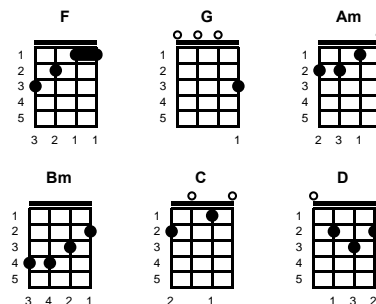

You've Lost That Loving Feeling

Barry Mann, Phil Spector, Cynthia Weil

Intro: Chords for **first** 2 lines, 2d verse

NOTE: & = 1 & 2 & beat; 1 = 1 down beat

You never close your eyes anymore when I kiss your lips
And there's no tenderness like before in your fingertips
You're trying hard no to show it... baby
But baby ~- baby I know it

You've lost that loving feeling, wo-o that loving feeling
You've lost that lovin' feeling, now it's gone, gone, gone, wo-o wo
And there's no welcome look in you eyes when I reach for you
And girl your starting to ~ criticise little things I do
It makes me just feel like crying... baby
Cause baby, something beautiful's dying

chorus (2X):

You've lost that loving feeling, wo-o that lovin feeling
You've lost that lovin' feel-ing, now it's gone, gone, gone, wo-o wo
Baby, Baby, I'll get down on my knees for you
If you would only, love me like you used to do
We had a love, a love, a love you don't find every day
So don't, don't, don't, don't let it slip away

ending:

Bring back that loving feeling, wo-o that loving feeling
Bring back that lovin' feeling, 'cause it's gone, gone, gone
And I can't go on, wo-o wo-o & & 1 1 & & &

STANDARD

BARITONE

Key of C