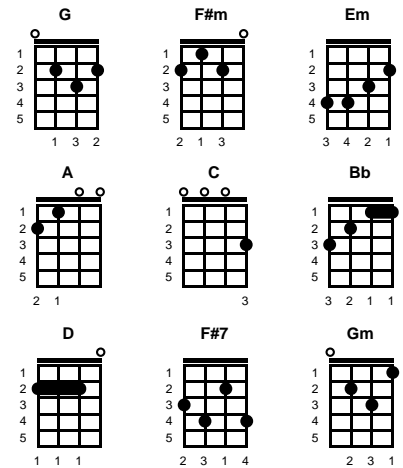

Young Girl

Jerry Fuller

Key of G

G

chorus:

G **F#m**
Young girl, get out of my mind
G **F#m**
My love for you is way out of line
Em **A** **C** **Bb**
Better run girl, you're much to young girl

v1:

D **G** **D** **G** **F#m** **Em** **D**
With all the charms of a woman
G **D** **G** **F#m** **Em** **F#7**
You've kept the secret of your youth
G **Gm** **D**
You led me to believe you're old enough, to give me love
A **Bb** **D**
And now it hurts to know the truth, whoa -- **CHORUS**

v2:

D **G** **D** **G** **F#m** **Em** **D**
Beneath your perfume and make up
G **D** **G** **F#m** **Em** **F#7**
You're just a baby in disguise
G **Gm** **D**
And though you know that it's wrong to be, alone with me
A **Bb** **D**
That come on look is in your eyes, whoa -- **CHORUS**

v3:

D **G** **D** **G** **F#m** **Em** **D**
So hurry home to your mamma
G **D** **G** **F#m** **Em** **F#7**
I'm sure she wonders where you are
G **Gm** **D**
Get outta here before I have the time, to change my mind
A **Bb** **D**
'Cause I'm afraid we'll go too far, whoa -- **CHORUS 2X**

STANDARD