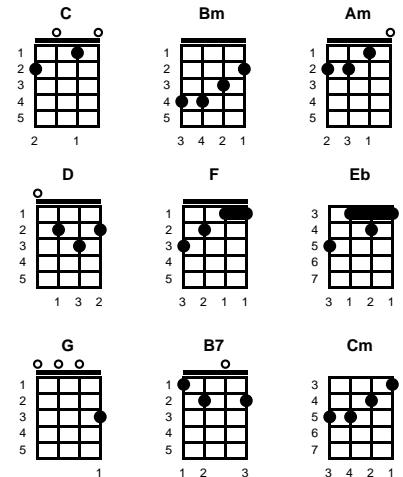

Young Girl

Jerry Fuller

Key of C

C

chorus:

C **Bm**
Young girl, get out of my mind
C **Bm**
My love for you is way out of line
Am **D** **F** **Eb**
Better run girl, you're much to young girl

v1:

G **C** **G** **C** **Bm** **Am** **G**
With all the charms of a woman
C **G** **C** **Bm** **Am** **B7**
You've kept the secret of your youth
C **Cm** **G**
You led me to believe you're old enough, to give me love
D **Eb** **G**
And now it hurts to know the truth, whoa -- **CHORUS**

v2:

G **C** **G** **C** **Bm** **Am** **G**
Beneath your perfume and make up
C **G** **C** **Bm** **Am** **B7**
You're just a baby in disguise
C **Cm** **G**
And though you know that it's wrong to be, alone with me
D **Eb** **G**
That come on look is in your eyes, whoa -- **CHORUS**

STANDARD

BARITONE

Key of G

<https://www.youtube.com/watch?v=hn0ZJHVH17I>
<https://www.youtube.com/watch?v=qJFVPxBpezk>

Young Girl

Jerry Fuller

Key of G

G

chorus:

G **F#m**
Young girl, get out of my mind
G **F#m**
My love for you is way out of line
Em **A** **C** **Bb**
Better run girl, you're much to young girl

v1:

D **G** **D** **G** **F#m** **Em** **D**
With all the charms of a woman
G **D** **G** **F#m** **Em** **F#7**
You've kept the secret of your youth
G **Gm** **D**
You led me to believe you're old enough, to give me love
A **Bb** **D**
And now it hurts to know the truth, whoa -- **CHORUS**