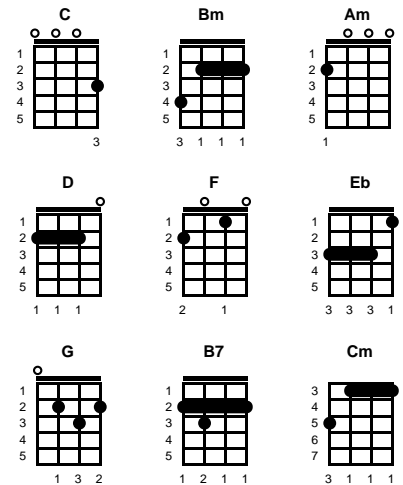

Young Girl

Jerry Fuller

Key of C

C

chorus:

C **Bm**
Young girl, get out of my mind
C **Bm**
My love for you is way out of line
Am **D** **F** **Eb**
Better run girl, you're much to young girl

v1:

G **C** **G** **C** **Bm** **Am** **G**
With all the charms of a woman
C **G** **C** **Bm** **Am** **B7**
You've kept the secret of your youth
C **Cm** **G**
You led me to believe you're old enough, to give me love
D **Eb** **G**
And now it hurts to know the truth, whoa -- **CHORUS**

v2:

G **C** **G** **C** **Bm** **Am** **G**
Beneath your perfume and make up
C **G** **C** **Bm** **Am** **B7**
You're just a baby in disguise
C **Cm** **G**
And though you know that it's wrong to be, alone with me
D **Eb** **G**
That come on look is in your eyes, whoa -- **CHORUS**

v3:

G **C** **G** **C** **Bm** **Am** **G**
So hurry home to your mamma
C **G** **C** **Bm** **Am** **B7**
I'm sure she wonders where you are
C **Cm** **G**
Get outta here before I have the time, to change my mind
D **Eb** **G**
'Cause I'm afraid we'll go too far, whoa -- **CHORUS 2X**

STANDARD