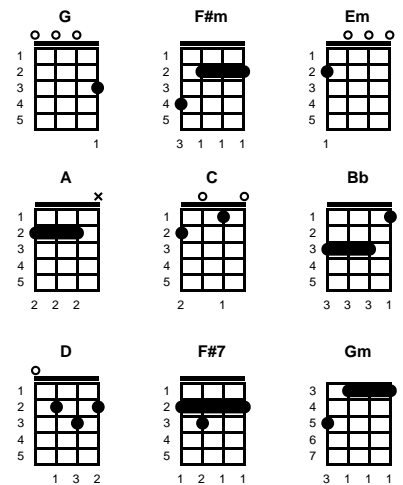

BARTONE

Key of C

<https://www.youtube.com/watch?v=hn0ZJHVH17I>
<https://www.youtube.com/watch?v=qJFVPxBpezk>