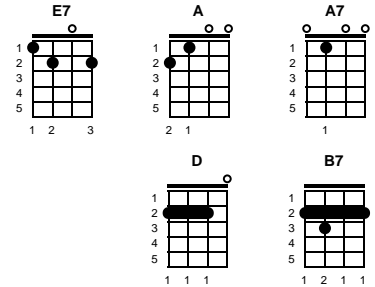

Your Cheating Heart

Hank Williams

Key of A

Intro: Chords for last 2 lines, v1

v1:

E7 **A** **A7** **D**
Your cheatin' heart, will make you weep
E7 **A**
You'll cry and cry, and try to sleep
E7 **A** **A7** **D**
But sleep won't come, the whole night through
E7 **A** **D** **A**
Your cheatin' heart, will tell on you

chorus:

A7 **D** **A**
When tears come down, like fallin' rain
B7 **E7**
You'll toss around, and call my name
A **A7** **D**
You'll walk the floor, the way I do
E7 **A** **D** **A**
Your cheatin' heart, will tell on you

v2:

E7 **A** **A7** **D**
Your cheatin' heart, will pine someday
E7 **A**
And crave the love, you threw away
E7 **A** **A7** **D**
The time will come, when you'll be blue
E7 **A** **D** **A**
Your cheatin' heart, will tell on you -- **CHORUS**

ending:

E7 **A** **D** **A**
Your cheatin' heart, is gonna tell on you

STANDARD

BARITONE