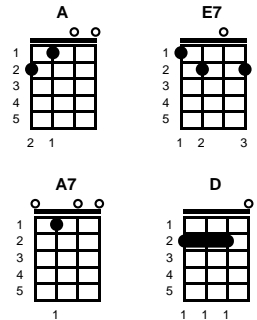

Intro: Chords for ending

v1:

A **E7**
May the fruit of my toil be yours love
A
May the food from my soil be yours love
A7 **D**
And from this moment on may a love that is strong
E7 **A**
And lives on and on be yours love

v2:

E7
May the joys that we share be for you love
A
May the warmth of my arms be yours love
A7 **D**
And may the lord's blessings rest in your life be the best
E7 **A**
And live on and on, be yours love

chorus:

D **A**
May the lord's shining grace be yours love
D **E7**
May the happiest face be yours love
A **D**
And from this moment on may a love that is strong
E7 **A**
And lives on and on be yours love

v3:

E7
May the burdens I bare be for you love
A
May the comforts I praise be yours love
A7 **D**
And if I should get weak may the love words I speak
E7 **A**
And the arms that I seek be yours love -- **CHORUS**

ending:

A **D**
And from this moment on may a love that is strong
E7 **A**
And lives on and on be yours love

STANDARD