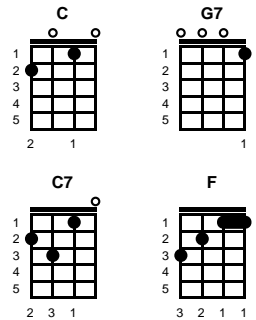

Intro: Chords for ending

v1:

C **G7**
May the fruit of my toil be yours love
C
May the food from my soil be yours love
C7 **F**
And from this moment on may a love that is strong
G7 **C**
And lives on and on be yours love

chorus:

F **C**
May the lord's shining grace be yours love
F **G7**
May the happiest face be yours love
C **F**
And from this moment on may a love that is strong
G7 **C**
And lives on and on be yours love

v3:

G7
May the burdens I bare be for you love
C
May the comforts I praise be yours love
C7 **F**
And if I should get weak may the love words I speak
G7 **C**
And the arms that I seek be yours love -- **CHORUS**

ending:

C **F**
And from this moment on may a love that is strong
G7 **C**
And lives on and on be yours love

STANDARD

BARITONE

Key of A

Intro: Chords for ending

v1:

A **E7**
May the fruit of my toil be yours love
A
May the food from my soil be yours love
A7 **D**
And from this moment on may a love that is strong
E7 **A**
And lives on and on be yours love