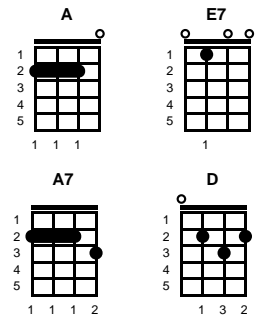

Intro: Chords for ending

v1:

A **E7**
May the fruit of my toil be yours love
A
May the food from my soil be yours love
A7 **D**
And from this moment on may a love that is strong
E7 **A**
And lives on and on be yours love

v2:

E7
May the joys that we share be for you love
A
May the warmth of my arms be yours love
A7 **D**
And may the lord's blessings rest in your life be the best
E7 **A**
And live on and on, be yours love

chorus:

D **A**
May the lord's shining grace be yours love
D **E7**
May the happiest face be yours love
A **D**
And from this moment on may a love that is strong
E7 **A**
And lives on and on be yours love

v3:

E7
May the burdens I bare be for you love
A
May the comforts I praise be yours love
A7 **D**
And if I should get weak may the love words I speak
E7 **A**
And the arms that I seek be yours love -- **CHORUS**

ending:

A **D**
And from this moment on may a love that is strong
E7 **A**
And lives on and on be yours love

STANDARD

BARITONE

Key of C