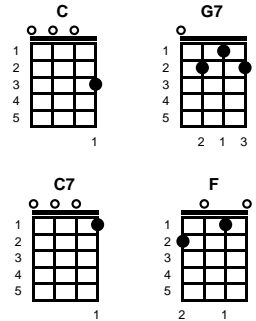

Intro: Chords for ending

v1:

C **G7**
May the fruit of my toil be yours love
C
May the food from my soil be yours love
C7 **F**
And from this moment on may a love that is strong
G7 **C**
And lives on and on be yours love

v2:

G7
May the joys that we share be for you love
C
May the warmth of my arms be yours love
C7 **F**
And may the lord's blessings rest in your life be the best
G7 **C**
And live on and on, be yours love

chorus:

F **C**
May the lord's shining grace be yours love
F **G7**
May the happiest face be yours love
C **F**
And from this moment on may a love that is strong
G7 **C**
And lives on and on be yours love

ending:

C **F**
And from this moment on may a love that is strong
G7 **C**
And lives on and on be yours love

STANDARD

BARITONE

Key of A

Intro: Chords for ending

v1:

A **E7**
May the fruit of my toil be yours love
A
May the food from my soil be yours love
A7 **D**
And from this moment on may a love that is strong
E7 **A**
And lives on and on be yours love