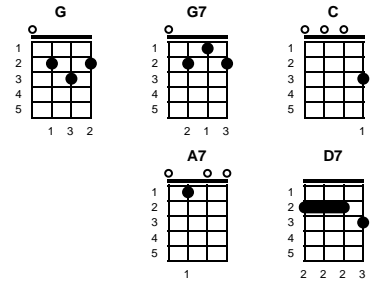

Zip-A-Dee-Doo-Dah
Allie Wrubel, Ray Gilbert

Key of G

Intro: Chords for last 2 lines, v2

v1:

G   **G7**   **C**   **G**
Zip a-dee-doo-dah, zip-a-dee-ay
C   **G**   **A7**   **D7**
My, oh my, what a wonderful day!
G   **G7**   **C**   **G**
Plenty of sunshine headed my way
C   **G**   **A7**   **G**
Zip a-dee-doo-dah, zip-a-dee-ay

v2:

D7   **G**
Mister bluebird on my shoulder
          A7
It's the truth, it's actual
D7
Everything is satisfactual
G   **G7**   **C**   **G**
Zip a-dee-doo-dah, zip-a-dee-ay
C   **G**   **A7**   **G**
Wonderful feelin', wonderful day

ending:

G   **G7**   **C**   **G**
Zip a-dee-doo-dah, zip-a-dee-ay
          C   **G**   **A7**   **D7** **G**
(SLOW) Wonderful feelin', wonderful day

STANDARD